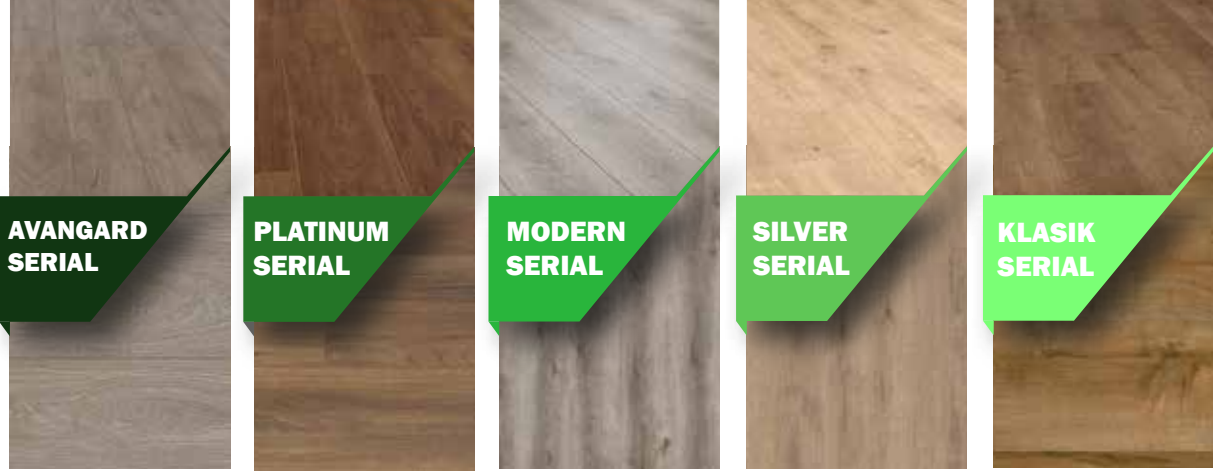

INGREDIENTS

COLLECTION	DECOR	PLATE SIZE(mm)	ABRASION CLASS	THICKNESS	MODEL
AVANGARD		142,5X1380	32.Class AC4	10	ASİ MEŞE TUNA MEŞE İTALYAN CEVİZ ALASKA MEŞE ODEON MEŞE OTANTİK MEŞE SAFİR ÇAM ANEMON
JOINTED	PACKAGE	PALETTE	PALETTE SIZE(mm)	WARRANTY	
4V Jointed	8x Palette = 1,57 m² = 15 kg	60x Package = 94,2 m² = 900 kg	1100X795X1400	15 YEAR	
COLLECTION	DECOR	PLATE SIZE(mm)	ABRASION CLASS	THICKNESS	MODEL
PLATINUM		190X1380	32.Class AC4	10	SOFT MEŞE BAROK MEŞE BELGRAD MEŞE ALBERO MEŞE AMERİKAN CEVİZ RUSTİK MEŞE NATURAL MEŞE ANTRASİT MEŞE SEDEF MEŞE
JOINTED	PACKAGE	PALETTE	PALETTE SIZE(mm)	WARRANTY	
4V Jointed	7x Palette = 1,84 m² = 17,25 kg	56x Package = 103,04 m² = 960 kg	1100x825x1400	15 YEAR	
COLLECTION	DECOR	PLATE SIZE(mm)	ABRASION CLASS	THICKNESS	MODEL
MODERN		192,5X1200	32.Class AC4	8	PRESTİJ MEŞE MAVİ ÇAM ASPENDOS ÇAM KAFKAS MEŞE KANYON MEŞE KOYU CEVİZ
JOINTED	PACKAGE	PALETTE	PALETTE SIZE(mm)	WARRANTY	
4V Jointed	8x Palette = 1,85 m² = 14 kg	60x Package = 111 m² = 840 kg	1080x825x1215	10 YEAR	
COLLECTION	DECOR	PLATE SIZE(mm)	ABRASION CLASS	THICKNESS	MODEL
SILVER		192,5x1200	31.Class AC3	8	ARAS MEŞE SAKARYA MEŞE LİVA MEŞE ACAR MEŞE KARYA MEŞE BURGAZ MEŞE DİDİM POLAR
JOINTED	PACKAGE	PALETTE	PALETTE SIZE(mm)	WARRANTY	
-	8x Palette = 1,85 m² = 13 kg	60x Package = 111 m² = 780 kg	1080x625x1215	10 YEAR	
COLLECTION	DECOR	PLATE SIZE(mm)	ABRASION CLASS	THICKNESS	MODEL
KLASIK		192,5x1200	31.Class AC3	8	ABANT MEŞE ASOS MEŞE BATI ÇAM BERGAMA MEŞE EFES ÇAM ELEGANT MEŞE GEDİZ MEŞE GÜMÜŞ MEŞE KRİSTAL MEŞE MİLAS MEŞE PERA MEŞE RUSTİK CEVİZ KASHMİR TEAK MODERN MEŞE ILGAZ MEŞE
JOINTED	PACKAGE	PALETTE	PALETTE SIZE(mm)	WARRANTY	
-	8x Palette = 1,85 m² = 14 kg	60x Package = 111 m² = 840 kg	1080x825x1215	10 YEAR