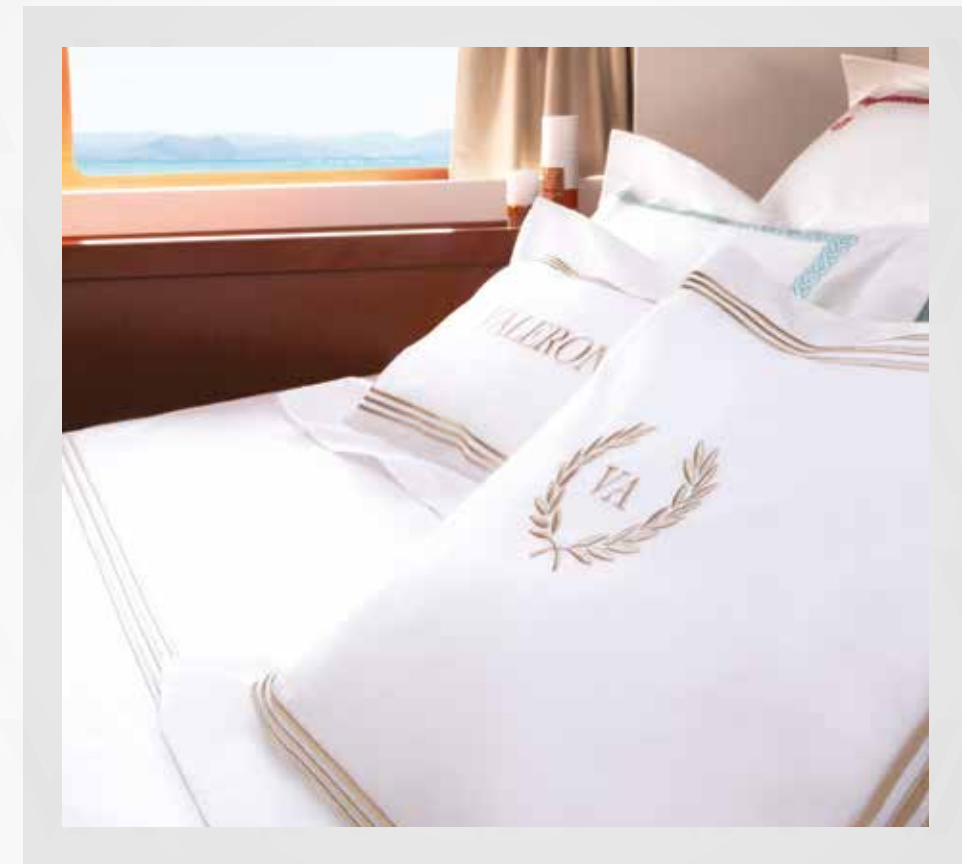

LEAVE YOUR MARK IN YOUR LIVING SPACES...

As Valeron, we recognize that you want to mark your living spaces with your soul and yourself, and therefore, we transform your dreams into reality through the custom-made personalized products.

Henceforth, anywhere you are present now features a fragment of your soul thanks to this privileged service we offer, allowing you to add details to the designs available in our collections based on your preferences that are resized depending on the living spaces you desire...

The personalized products reflecting the peculiar elegance solely to your liking at the living spaces are also ideal for the corporate projects.

BESPOKE