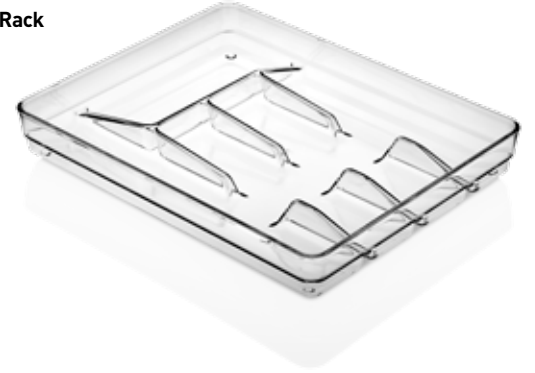

Transparent Acrylic Cutlery Rack

Şeffaf Raf İçi Kaşıklık

Code: **1950**

Packing: **Bulk Pack**

CBM: **0,035**

Net Weight: **6,00 Kg**

Gross Weight: **6,46 Kg**

CTN: **12 Pcs**

Barcode: **8698540119508**