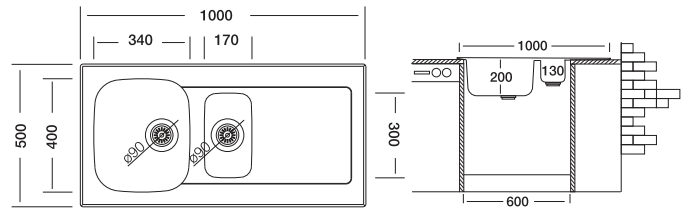

S809

S904

Pearl TG 50100B

50x100 cm

Dimensions

Inset

Code TG50100B

Bowl Size 340x400