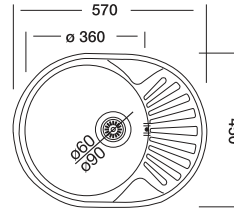

Code

Bowl Size
Sinks Depth
Thickness
Surface

EC157

ø360
160
0.60
Satin
Linen

EX157

ø360
180
0.80
Polished
Linen