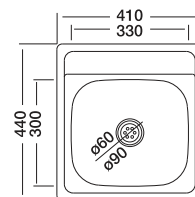

Classic 179

41x44 cm

Dimensions

Inset

Satin

Linen

Code

Bowl Size
Sinks Depth
Thickness
Surface

N179

300 x 330
150
0.50
Satin

EC179

300 x 330
160
0.60
Satin
Linen

S705

S700K

S701K