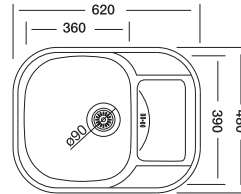

Code

Bowl Size
Sinks Depth
Thickness
Surface

EC154

360 x 390
170
0.60
Satin
Linen

EX154

360 x 390
180
0.80
Polished
Linen

S701D

S702K-D

S803

S804

S809

S907