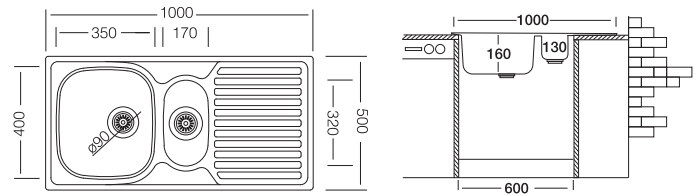

S906

Oberon 168

50x100 cm

Dimensions

Inset

Satin

Linen

Code	EC168
Bowl Size	350 x 400 160 x 300
Sinks Depth	160 / 90
Thickness	0.60
Surface	Satin Linen