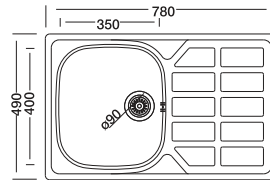

Fuga 326

49x78 cm

Dimensions

Inset

Satin

Linen