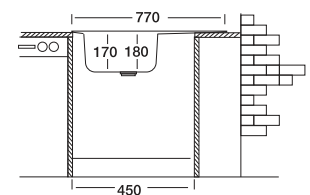

Rondo 159

48x77 cm

Dimensions

Inset

Flushmount

Satin

Linen

Polished