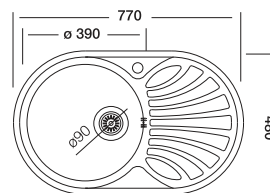

Rondo 159

48x77 cm

Dimensions

Inset

Flushmount

Satin

Linen

Polished