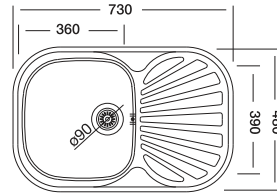

Dimensions

Inset

Flushmount

Satin

Linen

Polished

Code

Bowl Size
Sinks Depth
Thickness
Surface