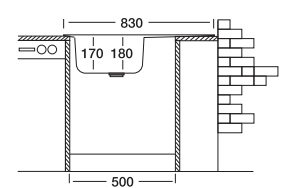

Dimensions

Inset

Flushmount

Satin

Linen

Polished

Code

Bowl Size
Sinks Depth
Thickness
Surface