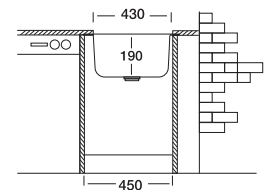

Dimensions

Undermount

Linen

Polished

Code

EC007

EX007

Bowl Size