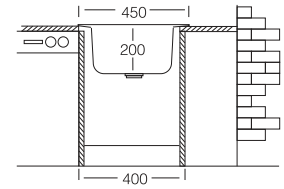

43x45 cm

Dimensions

Inset

White | UW-4345

Gray | UG-4345

Black | UB-4345

Anthracite | UA-4345

Cream | UC-4345