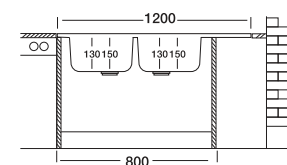

50x120 cm

Dimensions

Lay-on

Satin

Code

Bowl Size
Sinks Depth
Thickness
Surface

N127

350 x 400
130
0.50
Satin