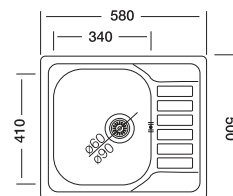

Triton 196

50x58 cm

Dimensions

Inset

Satin

Linen

Polished

Code	EC196	EX196
Bowl Size	340 x 400	340 x 400
Sinks Depth	170	185
Thickness	0.60	0.80
Surface	Satin Linen	Polished Linen