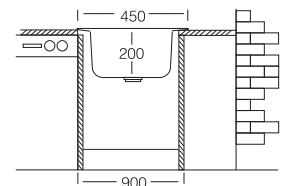

Glame UC-5078

50x78 cm

Dimensions

Inset

White | UW-5078

Gray | UG-5078

Black | UB-5078

Anthracite | UA-5078

Cream | UC-5078

Code

UC-5078

Bowl Size

340x400x200

340x400x200

S741K

S803

S804

S809

Glame UB-5085

50x85 cm

Dimensions

Inset

White | UW-5085

Gray | UG-5085

Black | UB-5085

Anthracite | UA-5085

Cream | UC-5085

Code

UB-5085

Bowl Size

450x420x200

300x360x200

S741K

S803

S804

S809