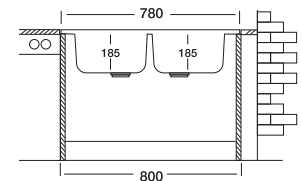

Flush-Mount 344

46x78 cm

Dimensions

Flush-Mount

Linen Polished

Code **EX344-K**

Bowl Size 340 x 400
340 x 400

Sinks Depth 185