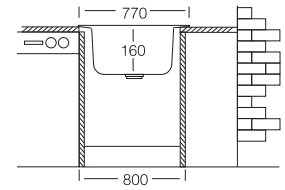

Glame UW-4377

43x77 cm

Dimensions

Inset