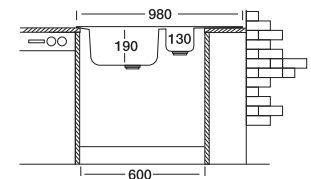

Triton 304

50x98 cm

Dimensions

Inset

Linen Polished

Code	EX304
Bowl Size	340 x 410 170 x 300
Sinks Depth	190 / 130
Thickness	0.80
Surface	Polished Linen

Triton 330

50x100 cm