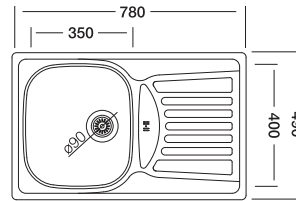

Oberon 164

49x78 cm

Dimensions

Inset

Satin

Linen

Polished

Code

Bowl Size
Sinks Depth
Thickness
Surface

EC164

350 x 400
170
0.60
Satin
Linen