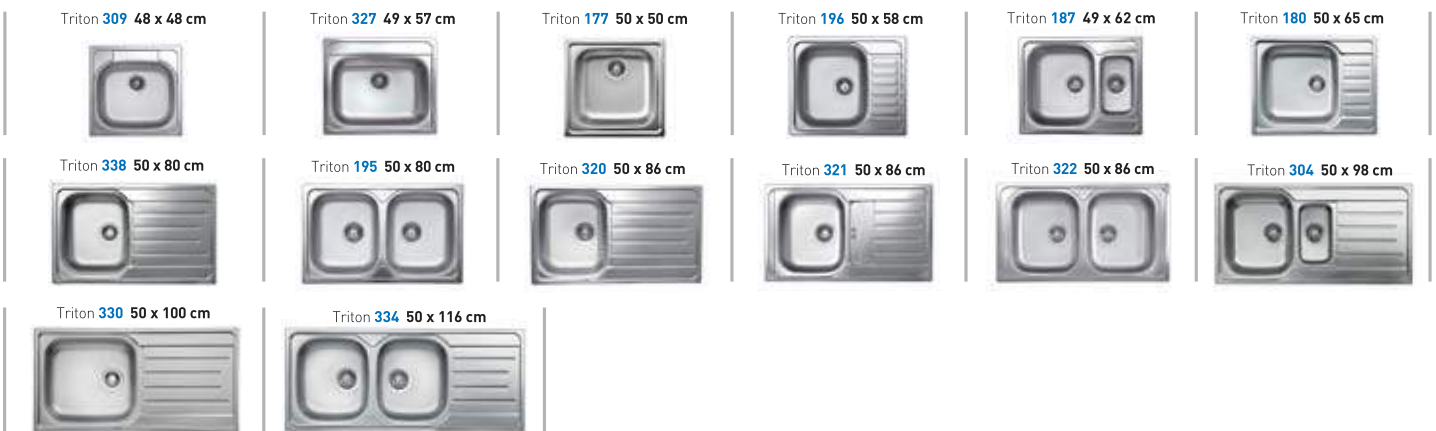

Cupid

Triton

Xtrendend

Colea

Fuga