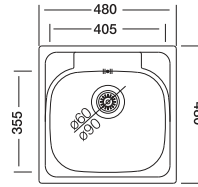

Code

Bowl Size
Sinks Depth
Thickness
Surface

N309

404 x 354
155
0.50
Satin

EC309

404 x 354
165
0.60
Satin
Linen

EX309

404 x 354
170
0.80
Polished
Linen