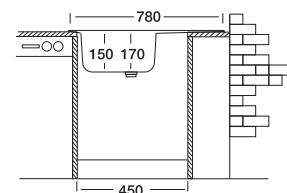

Classic 301

43.5x78 cm

Dimensions

Inset

Satin

Linen

Code

Bowl Size
Sinks Depth
Thickness
Surface

N301

377 x 342
150
0.50
Satin

EC301

377 x 342
170
0.60
Satin
Linen