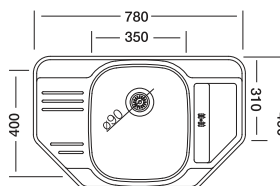

Cupid 324

49x78 cm

Dimensions

Inset

Satin

Linen

Polished

Code

Bowl Size
Sinks Depth
Thickness
Surface

EC324

350 x 400
170
0.60
Satin
Linen

EX324

350 x 400
180
0.80
Polished