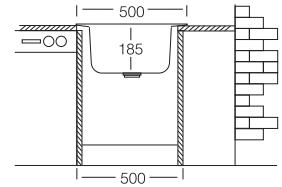

S809

S908

Triton 177

50x50 cm

Dimensions

Inset

Polished

Code	EX177
Bowl Size	400 x 400
Sinks Depth	185
Thickness	0.80
Surface	Polished