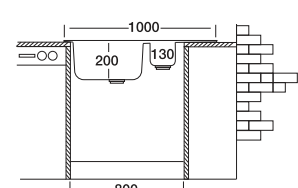

*Welded Bowls

Code **EX331-K**
 Bowl Size 400 x 400
 Sinks Depth 200
 Thickness 0.80
 Surface Polished
 Linen

Xtrend 332

50x100 cm

Dimensions

Inset

Linen Polished

*Welded Bowls