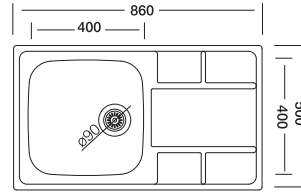

S906

Xtrend
Series

Xtrend

Xtrend 331

50x86 cm

Dimensions

Inset

Linen Polished