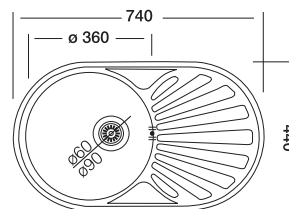

Rondo 165

44x74 cm

Dimensions

Inset

Satin

Linen

Polished

Code

Bowl Size
Sinks Depth
Thickness
Surface

EC165

ø360
160
0.60
Satin
Linen

EX165

ø360
180
0.80
Polished
Linen