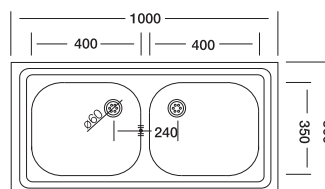

50'series 126

50x100 cm

Dimensions

Lay-on

Satin

Code

N126

Bowl Size
Sinks Depth
Thickness
Surface