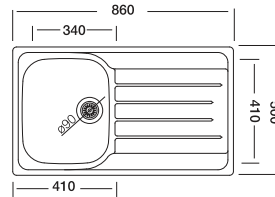

Triton 320

50x86 cm

Dimensions

Inset

Satin

Linen

Polished

Code