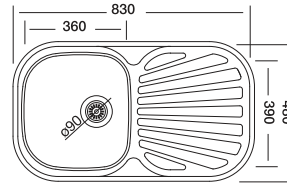

Bianca 152

48x83 cm

Dimensions

Inset

Flushmount

Satin

Linen

Code

Bowl Size
Sinks Depth
Thickness
Surface

EC152

360 x 390
170
0.60
Satin
Linen

EX152

360 x 390
180
0.80
Polished
Linen

S701K

S702K-D

S803

S804

S907