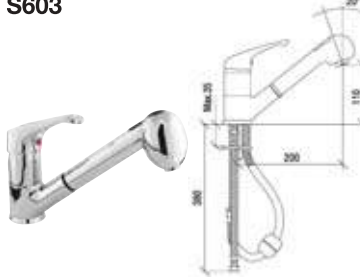

Special perlator with water saving (Bubble flow, with Lime breaker, Flow rate: 8 l/min), Special cartridge with heat and flow rate adjustment - With swivel spout, Length of outlet is 200 mm, Height of outlet 150 mm, Measurements of Hot & Cold water flex hose connection are M10x1- 3/8"40 cm, Ideal working pressure is 3-4 bar

S603

Special perlator with water saving, Special cartridge with heat and flow rate adjustment, With swivel spout, Removable hand shower head with 2 functions (Rain, Straight flow), Length of outlet is 225 mm - 125 cm helical hose (brass) - Height of outlet is 140 mm, Measurements of Hot & Cold water flex hose connection are M10x1- 3/8"40 cm, Ideal working pressure is 3-4 bar

S605