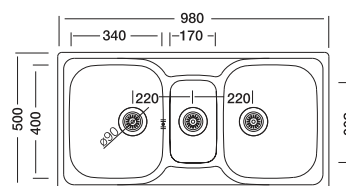

Colea 319

50x98 cm

Dimensions

Inset

Polished