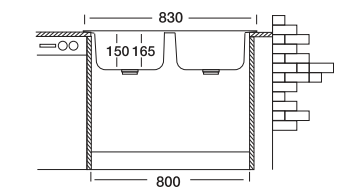

43.5x83 cm

Dimensions

Inset

Satin

Linen

Polished

Code	EC139	EX139
Bowl Size	ø355	ø355
Sinks Depth	150	165
Thickness	0.60	0.80
Surface	Satin Linen	Polished Linen

S730K