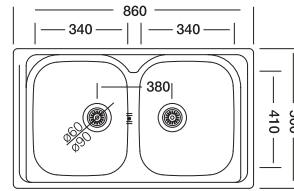

Triton 322

50x86 cm

Dimensions

Inset

Satin Polished