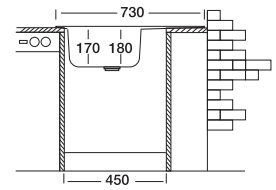

Dimensions

Inset

Flushmount

Satin

Linen

Polished

Code

Bowl Size
Sinks Depth
Thickness
Surface