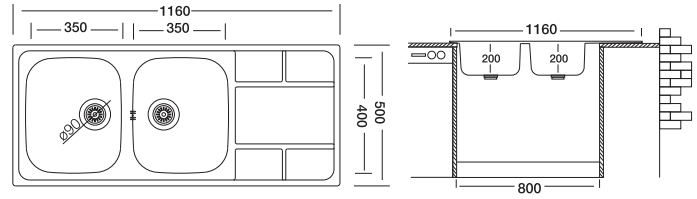

Code **EX332-K**
 Bowl Size 400 x 400
 Sinks Depth 170 x 300
 Thickness 200 / 130
 Surface Polished
 Linen

Xtrend 333

50x116 cm

Dimensions

Inset

Polished

*Welded Bowls

Code	EX333-K
Bowl Size	340 x 400 340 x 400
Sinks Depth	200
Thickness	0.80
Surface	Polished