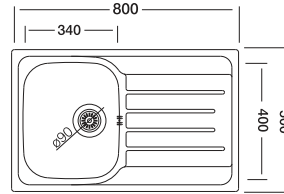

Triton 338

50x80 cm

Dimensions

Inset

Satin

Linen

Polished