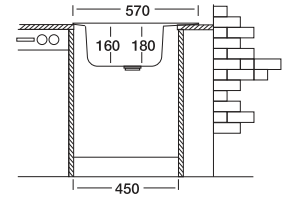

Rondo 157

45x57 cm

Dimensions

Inset

Satin

Linen

Polished

Code

Bowl Size
Sinks Depth
Thickness
Surface

EC157

ø360
160
0.60
Satin
Linen

EX157

ø360
180
0.80
Polished
Linen