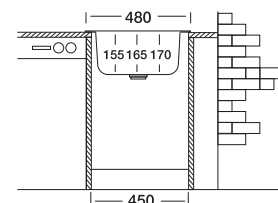

S700K

S701K

Classic 144

48x48 cm

Dimensions

Inset

Satin Linen Polished

Code