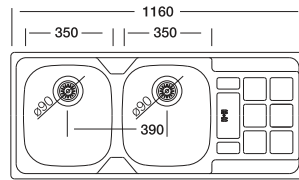

50x116 cm

Dimensions

Inset

Linen Polished

*Welded Basins

Code	EX317-K
Bowl Size	350 x 400
Sinks Depth	200
Thickness	0.80
Surface	Polished Linen

S730D

S704K-D