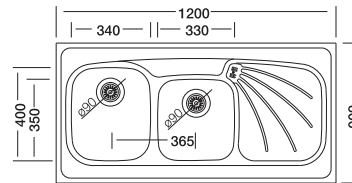

S809

Lay-on

Lay-on 60s

60'series 312

60x120 cm

Dimensions

Lay-on

Linen Polished