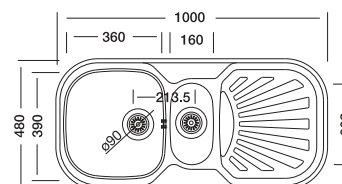

Bianca 156

48x100 cm

Dimensions

Inset

Flushmount

Linen Polished