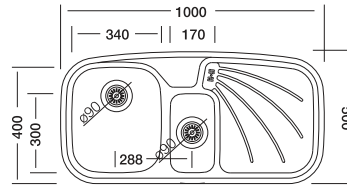

Dimensions

Inset

Linen Polished

*Welded Bowls

Code	EX313-K
Bowl Size	340 x 400 170 x 300
Sinks Depth	200 / 130
Thickness	0.80
Surface	Polished Linen

S730D

S704K-D

S803