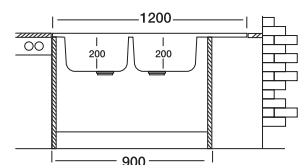

*Welded Bowls

Code	EX312-K
Bowl Size	340 x 400 330 x 350
Sinks Depth	200
Thickness	0.80
Surface	Polished Linen

60'series 315

60x120 cm

Dimensions

Lay-on

Linen Polished

Code	EX315-K
Bowl Size	350 x 400 350 x 400
Sinks Depth	200
Thickness	0.80
Surface	Polished Linen