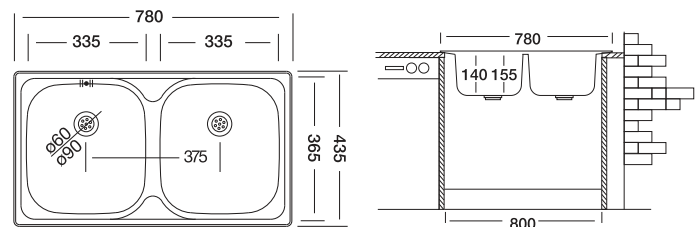

Classic 189

43.5x78 cm

Dimensions

Inset

Satin

Linen

Code

Bowl Size
Sinks Depth
Thickness
Surface

N189

335 x 365
140
0.50
Satin