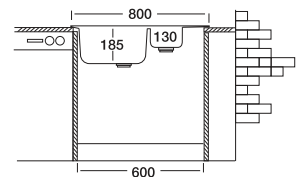

Colea 306

50x80 cm

Dimensions

Inset

Linen

Polished

Code EX306
 Bowl Size 340 x 410
 170 x 300
 Sinks Depth 185 / 130
 Thickness 0.80
 Surface Polished
 Linen

Colea 197