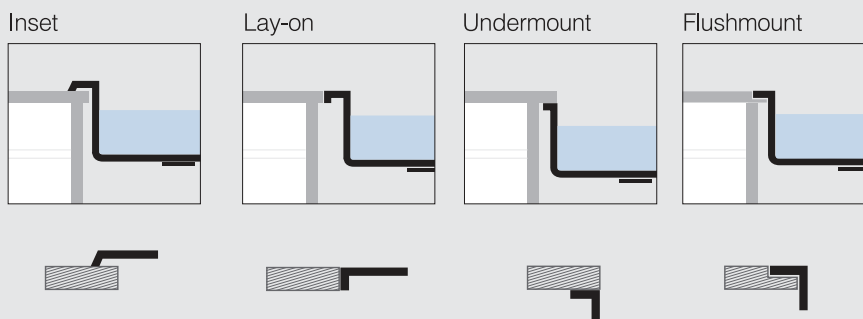

How to install a sink...?

Place the sink upside down in the position where it is to be installed, and trace the outline of the sink on the counter top with pencil.

Draw another line 10 mm inside the first line. Cut a hole in the counter top following this second, inner, line. (*If a pattern is included in the package, then use it to cut the hole in the counter top.)

Adhere the sealing tape around the under side of the edge of sink, starting not at a corner, but any other random spot. Ensure that the tape is sealed smoothly at the bottom of the rim between the clip rail and the edge of the perimeter of the sink. In case that the packaging includes a spongy sealing tape, adhere the tape closer to the edge of the sink, being careful not to overhang it.

Place the fixing clips evenly space around the perimeter of the sink, and pull them up to lock into their horizontal position. To place the sink into the work top, push the metallic part of the clips inward.

These fixing clips are designed to be used in counter tops 30-40 mm. If your counter top is thinner, insert wooden wedges between the counter top and the clips so as to secure them. Use a hand screwdriver to screw partially the fixing clips by following the order that the drawing indicates. When all the clips have been relatively secured in place, repeat the procedure by tightening completely each fixing clip.

Installation Profiles