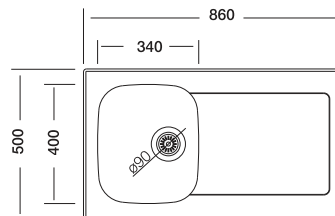

Pearl TG 5086S

50x86 cm

Dimensions

Inset

Code

TG5086S

Bowl Size

340x400

Sinks Depth

200

Thickness

0.80

Surface

Polished Bowls
Extraclear Tempered Glass