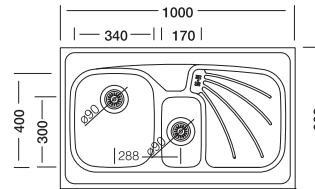

60x100 cm

Dimensions

Lay-on

Linen Polished

*Welded Bowls

Code	EX314-K
Bowl Size	340 x 400 170 x 300
Sinks Depth	200 / 130
Thickness	0.80
Surface	Polished Linen

S730D

S704K-D