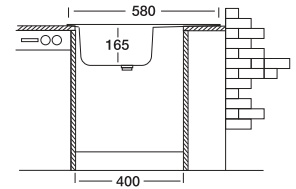

Dimensions

Inset

Satin

Linen

Code	EC147
Bowl Size	390 x 360
Sinks Depth	165
Thickness	0.60
Surface	Satin Linen

S705

S700K

S701K