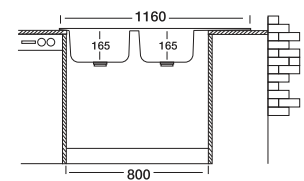

Triton 334

50x116 cm

Dimensions

Inset

Satin