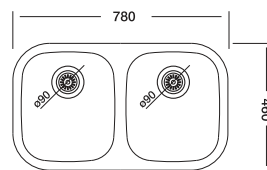

Flush-Mount 344

46x78 cm

Dimensions

Flush-Mount

Linen Polished

Code **EX344-K**

Bowl Size 340 x 400
340 x 400

Sinks Depth 185