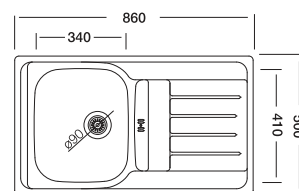

S804

S905

Triton 321

50x86 cm

Dimensions

Inset

Linen

Polished