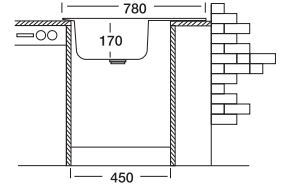

Fuga 326

49x78 cm

Dimensions

Inset

Satin

Linen