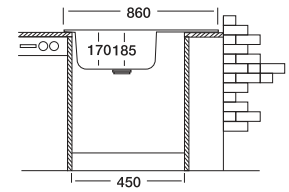

Triton 320

50x86 cm

Dimensions

Inset

Satin

Linen

Polished

Code