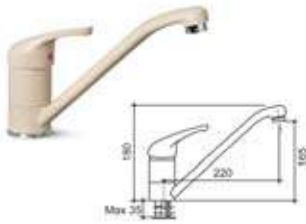

Kitchen Taps

Kromeyle

Granite Kitchen Taps

S630