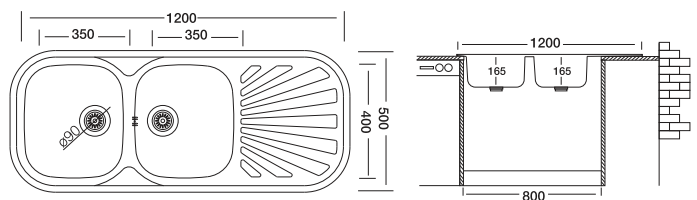

S906

Bianca 335

50x120 cm

Dimensions

Inset

Satin

Code	EX335
Bowl Size	350 x 400 350 x 400
Sinks Depth	165
Thickness	0.70
Surface	Satin

S730K