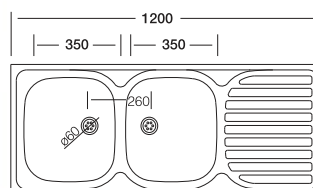

50x120 cm

Dimensions

Lay-on

Satin

Code

Bowl Size
Sinks Depth
Thickness
Surface

N127

350 x 400
130
0.50
Satin