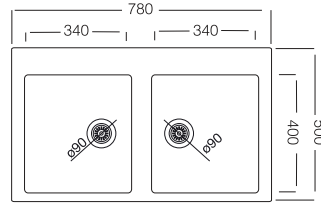

Glame UC-5078

50x78 cm

Dimensions

Inset

White | UW-5078

Gray | UG-5078

Black | UB-5078

Anthracite | UA-5078