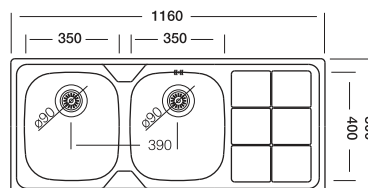

S906

Fuga 316

50x116 cm

Dimensions

Inset

Linen

Polished

*Welded Bowls