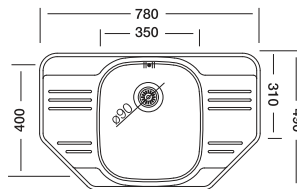

Cupid 323

49x78 cm

Dimensions

Inset

Satin

Linen

Polished

Code

Bowl Size
Sinks Depth
Thickness
Surface

EC323

350 x 400
170
0.60
Satin
Linen

EX323

350 x 400
180
0.80
Polished