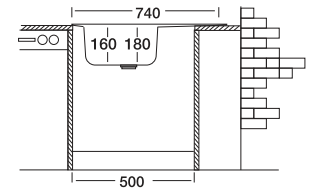

Rondo 166

44x74 cm

Dimensions

Inset

Satin

Linen

Polished