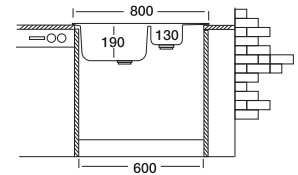

50x98 cm

Dimensions

Inset

Linen Polished

Code	EX197
Bowl Size	340 x 410
Sinks Depth	170 x 300
Thickness	190 / 130
Surface	0.80 Polished Linen

S730K

S704K-D

S803