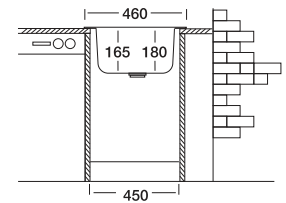

Bianca 149

46x48 cm

Dimensions

Inset

Satin

Linen

Polished

Code

Bowl Size

EC149

360 x 390

165

Sinks Depth

0.60

Thickness

Satin

Surface

Linen

EX149

360 x 390

180

0.80

Polished

Linen

S701K

S803

S804

S907