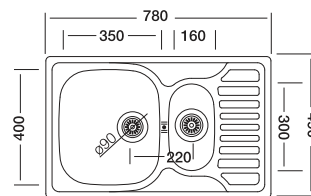

Oberon 174

49x78 cm

Dimensions

Inset

Satin

Linen

Code

Bowl Size
Sinks Depth
Thickness
Surface