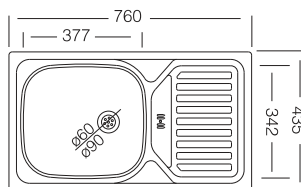

Classic 141

43.5x76 cm

Dimensions

Inset

Satin

Linen

Code

Bowl Size
Sinks Depth
Thickness
Surface

N141

377 x 342
150
0.50
Satin

EC141

377 x 342
170
0.60
Satin
Linen