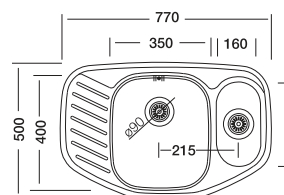

50x77 cm

Dimensions

Inset

Linen Polished

Code

EX171

Bowl Size

350 x 400