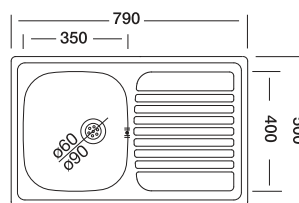

Classic 173

50x79 cm

Dimensions

Inset

Satin

Code	N173	EC173
Bowl Size	350 x 400	350 x 400
Sinks Depth	150	165
Thickness	0.50	0.60
Surface	Satin	Satin

S700K

S701K