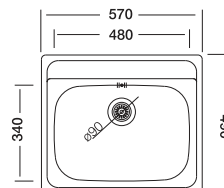

S906

Triton 327

49x57 cm

Dimensions

Inset

Satin

Linen

Polished