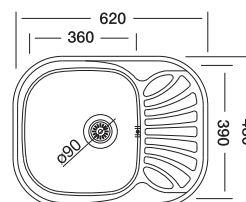

Dimensions

Inset

Flushmount

Satin

Linen

Polished

Code

Bowl Size