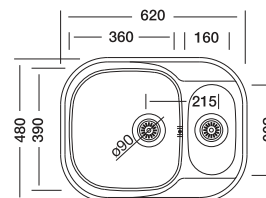

Bianca 155

48x62 cm

Dimensions

Inset

Flushmount

Linen Polished

Code

Bowl Size
Sinks Depth
Thickness
Surface

EX155

360 x 390
160 x 300
180 / 130
0.80
Polished
Linen

S730K

S704K-D

S803

S804

S809

S805

S907