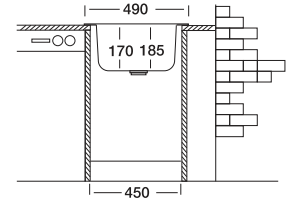

Rondo 145

ø48 cm

Dimensions

Inset

Flushmount

Satin

Linen

Polished