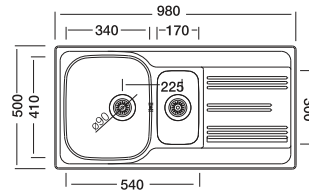

50x98 cm

Dimensions

Inset

Linen Polished

Code	EX197
Bowl Size	340 x 410
Sinks Depth	170 x 300
Thickness	190 / 130
Surface	0.80 Polished Linen

S730K

S704K-D

S803