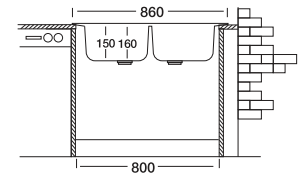

Triton 322

50x86 cm

Dimensions

Inset

Satin Polished