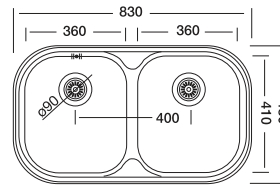

Bianca 193

48x83 cm

Dimensions

Inset

Linen Polished