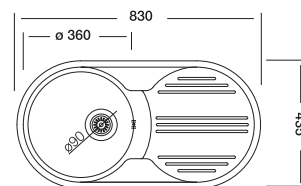

Rondo 325

43.5x83 cm

Dimensions

Inset

Satin Linen Polished