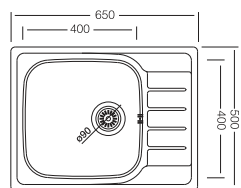

Triton 180

50x65 cm

Dimensions

Inset

Linen Polished

Code	EX180
Bowl Size	400 x 400
Sinks Depth	190
Thickness	0.80
Surface	Polished Linen

S701K

S702K-D