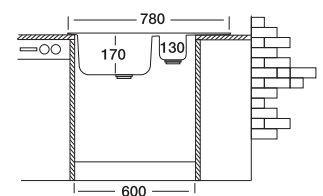

Oberon 174

49x78 cm

Dimensions

Inset

Satin

Linen

Code

Bowl Size
Sinks Depth
Thickness
Surface