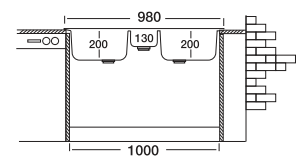

Colea 319

50x98 cm

Dimensions

Inset

Polished

*Welded Bowls

Code	EX319-K
Bowl Size	340 x 400
Sinks Depth	170 x 300
Thickness	200 / 130
Surface	0.80 Polished