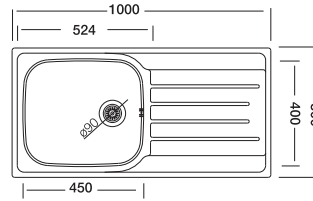

Triton 330

50x100 cm

Dimensions

Inset

Satin

Linen