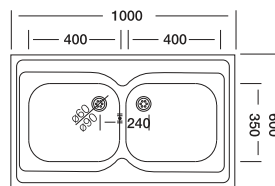

60'series 133

60x100 cm

Dimensions

Lay-on

Satin

Code

N133

EC133

Bowl Size

350 x 400

350 x 400

Sinks Depth

130

150

Thickness

0.50

0.60

Surface

Satin

Satin

S707

S731K

S730K

S803

S804