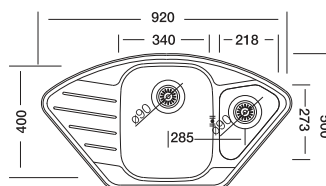

S804

S809

S906

Cupid 191

50x92 cm

Dimensions

Inset

Linen Polished