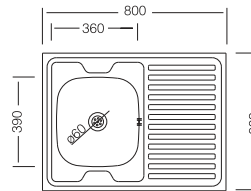

Lay-on 60s

60'series 120

60x80 cm

Dimensions

Lay-on

Satin

Linen

*Welded Bowls