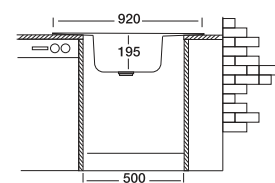

50x92 cm

Dimensions

Inset

Linen Polished

Code **EX190-K**
 Bowl Size 340 x 400
 Sinks Depth 195
 Thickness 0.80
 Surface Polished
 Linen

S701D

S702K-D

S803