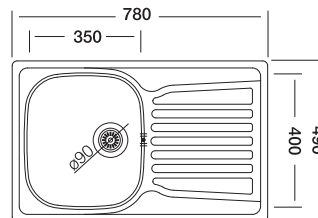

Oberon 163

49x78 cm

Dimensions

Inset

Satin Linen Polished

Code

Bowl Size
Sinks Depth
Thickness
Surface

EC163