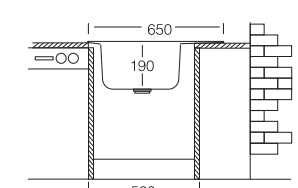

Triton 180

50x65 cm

Dimensions

Inset

Linen Polished

Code	EX180
Bowl Size	400 x 400
Sinks Depth	190
Thickness	0.80
Surface	Polished Linen

S701K

S702K-D