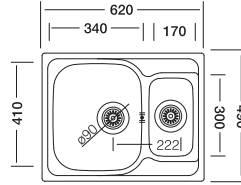

S804

S809

S905

Triton 187

49x62 cm

Dimensions

Inset

Linen Polished