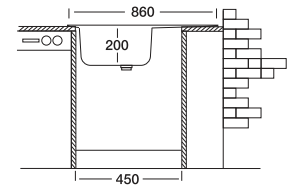

*Welded Bowls

Code **EX331-K**
 Bowl Size 400 x 400
 Sinks Depth 200
 Thickness 0.80
 Surface Polished
 Linen

Xtrend 332

50x100 cm

Dimensions

Inset

Linen Polished

*Welded Bowls