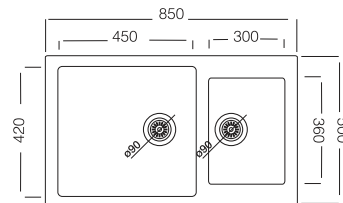

Glame UC-5078

50x78 cm

Dimensions

Inset

White | UW-5078

Gray | UG-5078

Black | UB-5078

Anthracite | UA-5078

Cream | UC-5078

Code

UC-5078

Bowl Size

340x400x200

340x400x200

S741K

S803

S804

S809

Glame UB-5085

50x85 cm

Dimensions

Inset

White | UW-5085

Gray | UG-5085

Black | UB-5085

Anthracite | UA-5085

Cream | UC-5085

Code

UB-5085

Bowl Size

450x420x200

300x360x200

S741K

S803

S804

S809