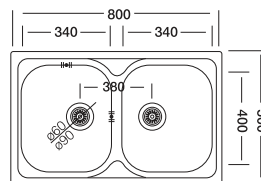

50x80 cm

Dimensions

Inset

Satin

Linen

Polished

Code	EC195	EX195	EX195-K
Bowl Size	340 x 410 340 x 410	340 x 410 340 x 410	340 x 400 340 x 400
Sinks Depth	150 / 150	165 / 165	200 / 200
Thickness	0.60	0.80	0.80
Surface	Satin Linen	Polished Linen	Polished Linen