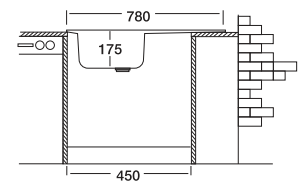

Colea 198

43.5x78 cm

Dimensions

Inset

Satin

Linen

Code	EC198
Bowl Size	390 x 360
Sinks Depth	175
Thickness	0.60
Surface	Satin Linen

S700K

S701K

S702K-D

S803

S804

S809

S907