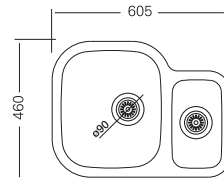

Flush-Mount
Series

Flush-Mount

Kromeyle

Flush-Mount 343

46x60.5 cm

Dimensions

Flush-Mount

Linen Polished