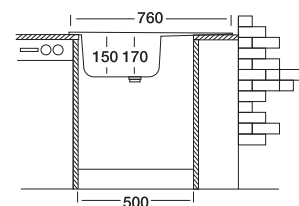

Classic 141

43.5x76 cm

Dimensions

Inset

Satin

Linen

Code

Bowl Size
Sinks Depth
Thickness
Surface

N141

377 x 342
150
0.50
Satin

EC141

377 x 342
170
0.60
Satin
Linen