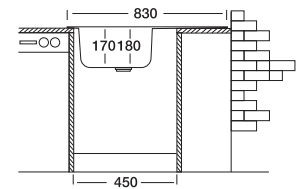

Bianca 152

48x83 cm

Dimensions

Inset

Flushmount

Satin

Linen

Code

Bowl Size
Sinks Depth
Thickness
Surface

EC152

360 x 390
170
0.60
Satin
Linen

EX152

360 x 390
180
0.80
Polished
Linen

S701K

S702K-D

S803

S804

S907