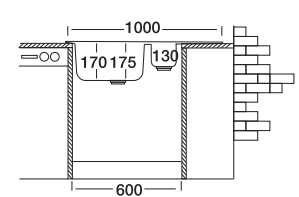

Classic 336

50x100 cm

Dimensions

Inset

Satin

Linen

Code

Bowl Size
Sinks Depth
Thickness
Surface

EC336

350 x 400
160 x 300
170 / 130
0.60
Satin
Linen

EX336

350 x 400
160 x 300
175 / 130
0.80
Polished
Linen