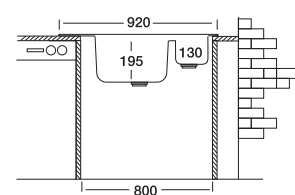

S804

S809

S906

Cupid 191

50x92 cm

Dimensions

Inset

Linen Polished