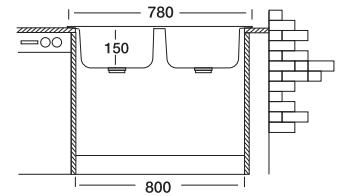

Rondo 186

43.5x78 cm

Dimensions

Inset

Satin

Linen

Code	EC186
Bowl Size	ø355
Sinks Depth	150
Thickness	0.60
Surface	Satin Linen

S730K

S801

S809