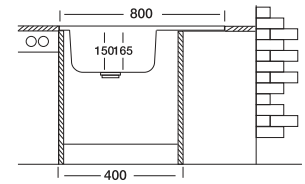

Lay-on 60s

60'series 120

60x80 cm

Dimensions

Lay-on

Satin

Linen

*Welded Bowls