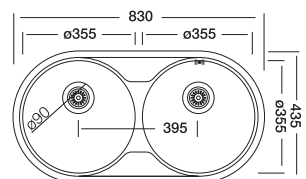

43.5x83 cm

Dimensions

Inset

Satin

Linen

Polished

Code	EC139	EX139
Bowl Size	ø355	ø355
Sinks Depth	150	165
Thickness	0.60	0.80
Surface	Satin Linen	Polished Linen

S730K