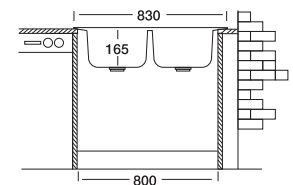

Bianca 193

48x83 cm

Dimensions

Inset

Linen Polished