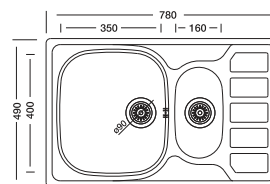

49x78 cm

Dimensions

Inset

Satin

Linen

Code EC328
 Bowl Size 350 x 400
 160 x 300
 Sinks Depth 165 / 130
 Thickness 0.60
 Surface Satin
 Linen

S730K

S803