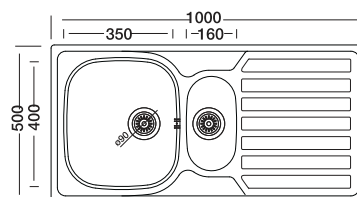

Linen

Code

Bowl Size
Sinks Depth
Thickness
Surface

EC336

350 x 400
160 x 300
170 / 130
0.60
Satin
Linen

EX336

350 x 400
160 x 300
175 / 130
0.80
Polished
Linen

S730K