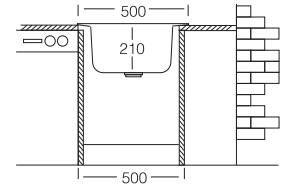

S809

Glame UW-5050

50x50 cm

Dimensions

Inset

White | UW-5050

Gray | UG-5050

Black | UB-5050