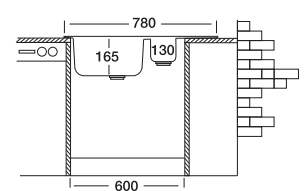

49x78 cm

Dimensions

Inset

Satin

Linen

Code EC328
 Bowl Size 350 x 400
 160 x 300
 Sinks Depth 165 / 130
 Thickness 0.60
 Surface Satin
 Linen

S730K

S803