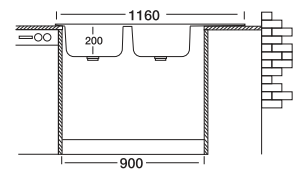

50x116 cm

Dimensions

Inset

Linen Polished

*Welded Basins

Code	EX317-K
Bowl Size	350 x 400
Sinks Depth	200
Thickness	0.80
Surface	Polished Linen

S730D

S704K-D