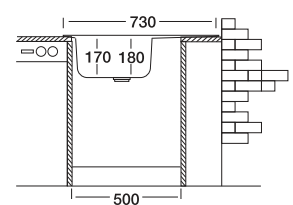

Bianca 151

48x73 cm

Dimensions

Inset

Flushmount

Satin

Linen

Polished

Code

Bowl Size
Sinks Depth
Thickness
Surface

EC151

360 x 390
170
0.60
Satin
Linen

EX151

360 x 390
180
0.80
Polished
Linen

S701D

S702K-D

S803

S804

S907