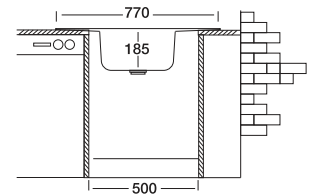

S906

Cupid 172

50x77 cm

Dimensions

Inset

Linen Polished

Code

EX172