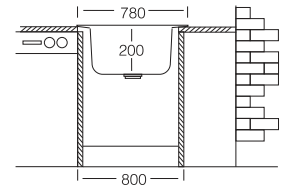

Glame UC-5078

50x78 cm

Dimensions

Inset