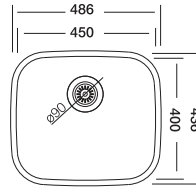

Code

N102

EC102

EX102

Bowl Size
Sinks Depth
Thickness
Surface

400 x 450
165
0.50
Satin

400 x 450
165
0.60
Satin
Linen

400 x 450
180
0.80
Polished

S705

S700K

S701K

S803

S804