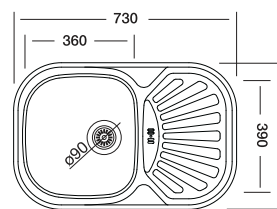

Bianca 151

48x73 cm

Dimensions

Inset

Flushmount

Satin

Linen

Polished

Code

Bowl Size
Sinks Depth
Thickness
Surface

EC151

360 x 390
170
0.60
Satin
Linen

EX151

360 x 390
180
0.80
Polished
Linen

S701D

S702K-D

S803

S804

S907