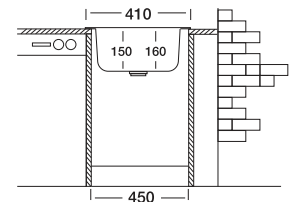

Classic 179

41x44 cm

Dimensions

Inset

Satin

Linen

Code

Bowl Size
Sinks Depth
Thickness
Surface

N179

300 x 330
150
0.50
Satin

EC179

300 x 330
160
0.60
Satin
Linen

S705

S700K

S701K