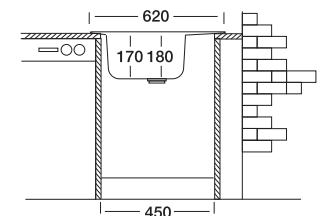

Dimensions

Inset

Flushmount

Satin

Linen

Polished

Code

Bowl Size