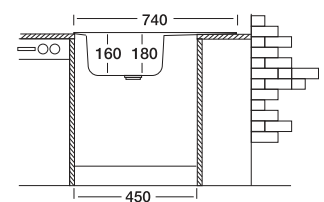

Rondo 165

44x74 cm

Dimensions

Inset

Satin

Linen

Polished

Code

Bowl Size
Sinks Depth
Thickness
Surface

EC165

ø360
160
0.60
Satin
Linen

EX165

ø360
180
0.80
Polished
Linen