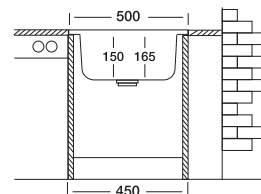

Kromeyle

60'series 108

60x50 cm

Dimensions

Lay-on

Satin

Code

Bowl Size
Sinks Depth
Thickness
Surface