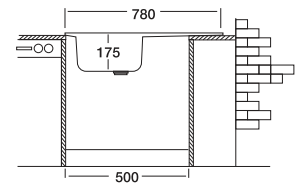

Colea 199

43.5x78 cm

Dimensions

Inset

Satin

Linen