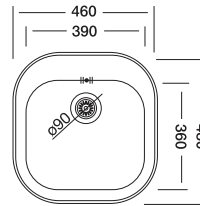

Code

Bowl Size

EC149

360 x 390

165

Sinks Depth

0.60

Thickness

Satin

Surface

Linen

EX149

360 x 390

180

0.80

Polished

Linen

S701K

S803

S804

S907