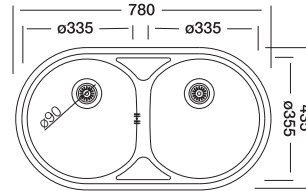

Rondo 186

43.5x78 cm

Dimensions

Inset

Satin

Linen

Code	EC186
Bowl Size	ø355
Sinks Depth	150
Thickness	0.60
Surface	Satin Linen

S730K

S801

S809