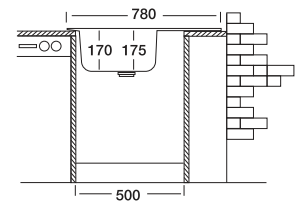

Oberon 164

49x78 cm

Dimensions

Inset

Satin

Linen

Polished

Code

Bowl Size
Sinks Depth
Thickness
Surface

EC164

350 x 400
170
0.60
Satin
Linen