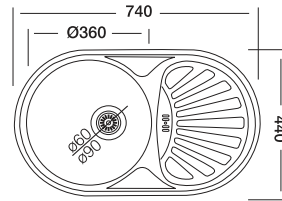

Rondo 166

44x74 cm

Dimensions

Inset

Satin

Linen

Polished