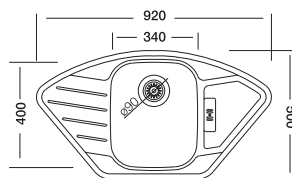

50x92 cm

Dimensions

Inset

Linen Polished