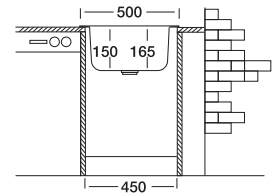

Classic 105

40x50 cm

Dimensions

Inset

Satin

Linen

Code

Bowl Size
Sinks Depth
Thickness
Surface

N105

400 x 330
150
0.50
Satin

EC105

400 x 330
165
0.60
Satin
Linen

S705

S700K

S803

S804