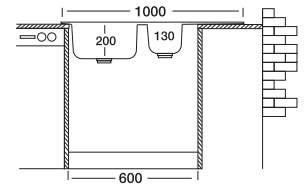

Dimensions

Inset

Linen Polished

*Welded Bowls

Code	EX313-K
Bowl Size	340 x 400 170 x 300
Sinks Depth	200 / 130
Thickness	0.80
Surface	Polished Linen

S730D

S704K-D

S803