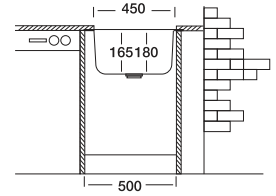

Undermount

KROMEVIJE

Undermount 102

40x45 cm

Dimensions

Flushmount

Undermount

Satin

Linen

Polished

Code

N102

EC102

EX102

Bowl Size
Sinks Depth
Thickness
Surface

400 x 450
165
0.50
Satin

400 x 450
165
0.60
Satin
Linen

400 x 450
180
0.80
Polished

S705

S700K

S701K

S803

S804