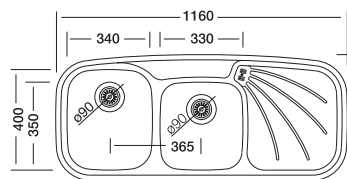

Palmira 311

50x116 cm

Dimensions

Inset

Linen Polished

*Welded Bowls

Code	EX311-K
Bowl Size	340 x 400 330 x 350
Sinks Depth	200
Thickness	0.80
Surface	Polished Linen