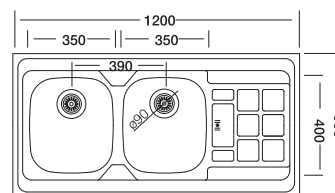

*Welded Bowls

Code	EX312-K
Bowl Size	340 x 400 330 x 350
Sinks Depth	200
Thickness	0.80
Surface	Polished Linen

60'series 315

60x120 cm

Dimensions

Lay-on

Linen Polished

Code	EX315-K
Bowl Size	350 x 400 350 x 400
Sinks Depth	200
Thickness	0.80
Surface	Polished Linen