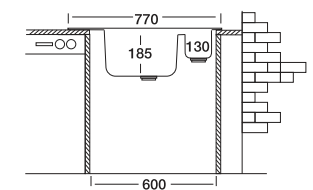

50x77 cm

Dimensions

Inset

Linen Polished

Code

EX171

Bowl Size

350 x 400