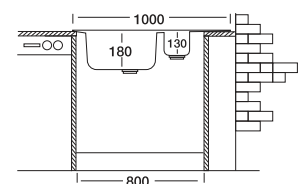

Bianca 156

48x100 cm

Dimensions

Inset

Flushmount

Linen Polished