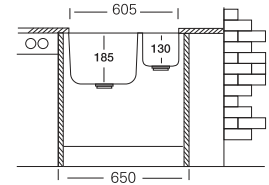

Flush-Mount
Series

Flush-Mount

Kromeyle

Flush-Mount 343

46x60.5 cm

Dimensions

Flush-Mount

Linen Polished