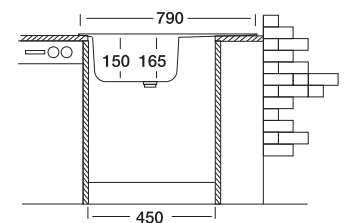

Classic 173

50x79 cm

Dimensions

Inset

Satin

Code	N173	EC173
Bowl Size	350 x 400	350 x 400
Sinks Depth	150	165
Thickness	0.50	0.60
Surface	Satin	Satin

S700K

S701K