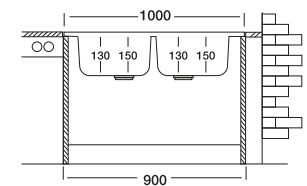

60'series 133

60x100 cm

Dimensions

Lay-on

Satin

Code

N133

EC133

Bowl Size

350 x 400

350 x 400

Sinks Depth

130

150

Thickness

0.50

0.60

Surface

Satin

Satin

S707

S731K

S730K

S803

S804