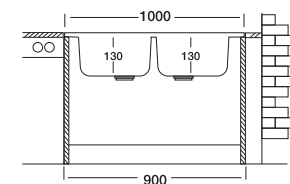

50'series 126

50x100 cm

Dimensions

Lay-on

Satin

Code

N126

Bowl Size
Sinks Depth
Thickness
Surface