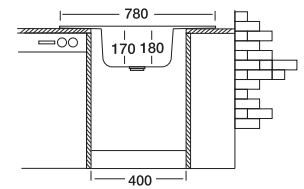

Cupid

Cupid 161

49x78 cm

Dimensions

Inset

Satin Linen Polished

Code

Bowl Size
Sinks Depth
Thickness
Surface