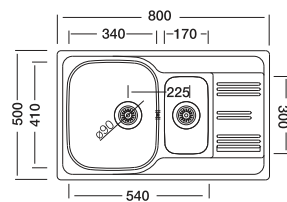

Colea 306

50x80 cm

Dimensions

Inset

Linen

Polished

Code EX306
 Bowl Size 340 x 410
 170 x 300
 Sinks Depth 185 / 130
 Thickness 0.80
 Surface Polished
 Linen

Colea 197