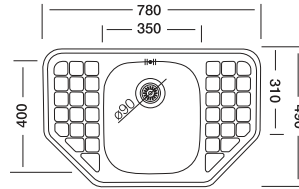

Cupid

Cupid 161

49x78 cm

Dimensions

Inset

Satin Linen Polished

Code

Bowl Size
Sinks Depth
Thickness
Surface