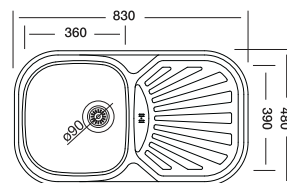

Dimensions

Inset

Flushmount

Satin

Linen

Polished

Code

Bowl Size
Sinks Depth
Thickness
Surface