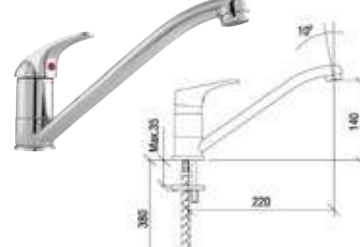

Special perlator with water saving (Bubble flow, with Lime breaker, Flow rate: 8 l/min), Special cartridge with heat and flow rate adjustment - With swivel spout, Length of outlet is 200 mm, Height of outlet 150 mm, Measurements of Hot & Cold water flex hose connection are M10x1- 3/8"40 cm, Ideal working pressure is 3-4 bar

S610