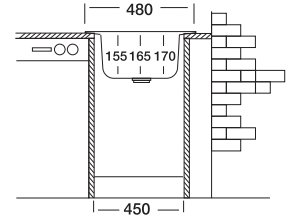

Triton 309

48x48 cm

Dimensions

Inset

Satin

Linen

Polished

Code

Bowl Size
Sinks Depth
Thickness
Surface

N309

404 x 354
155
0.50
Satin

EC309

404 x 354
165
0.60
Satin
Linen

EX309

404 x 354
170
0.80
Polished
Linen