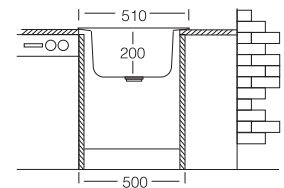

Glame UB-K51

ø51 cm

Dimensions

Inset

White | UW-51

Gray | UG-51

Black | UB-51

Anthracite | UA-51

Cream | UC-51

Code

UB-K51

Bowl Size

ø370x200

S740K

S803

S804

S809