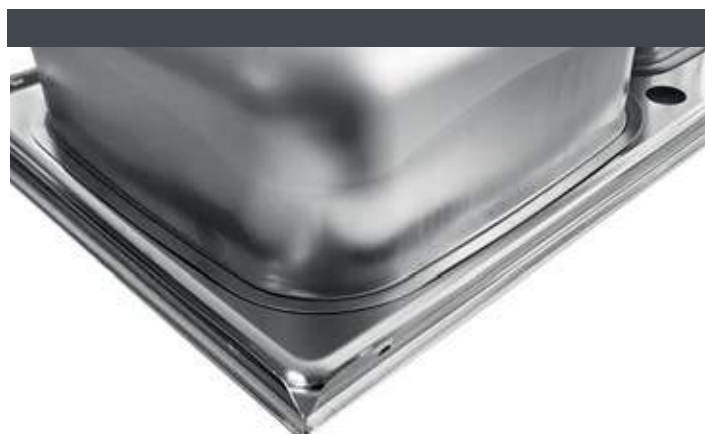

Details That Make The Difference

ACCESSORIES

With suitable accessories, such as strainer bowls, chopping boards, detergent dispenser, trays and covers Kromevye sinks turn practically into complete small kitchens, furnished for the most delicious activities. The majority of sinks have the most important and most interesting accessories included in the basic package, which is clearly marked in this catalogue. The rest of the accessories are available to order.

SEALS

Most of the sinks are fitted with top-quality seals already attached to the undersides of their outer rims. This is permanent fixation that enables faster and easier installation, and prevents water leakage under the sink rim to kitchen worktop and cabinet.