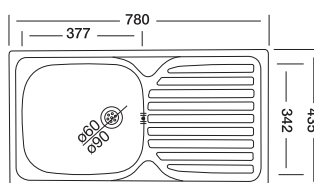

Classic 301

43.5x78 cm

Dimensions

Inset

Satin

Linen

Code

Bowl Size
Sinks Depth
Thickness
Surface

N301

377 x 342
150
0.50
Satin

EC301

377 x 342
170
0.60
Satin
Linen