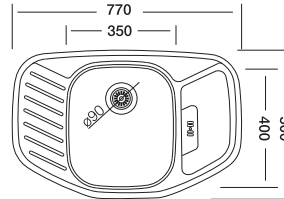

S906

Cupid 172

50x77 cm

Dimensions

Inset

Linen Polished

Code

EX172