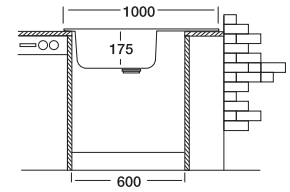

Triton 330

50x100 cm

Dimensions

Inset

Satin

Linen