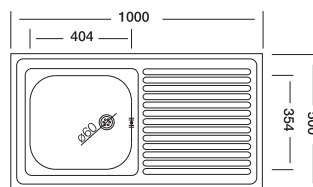

50'series 119

50x100 cm

Dimensions

Lay-on

Satin

Code

Bowl Size
Sinks Depth
Thickness
Surface

N119