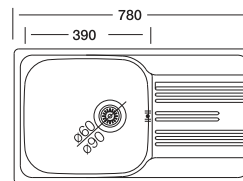

Colea 198

43.5x78 cm

Dimensions

Inset

Satin

Linen

Code	EC198
Bowl Size	390 x 360
Sinks Depth	175
Thickness	0.60
Surface	Satin Linen

S700K

S701K

S702K-D

S803

S804

S809

S907