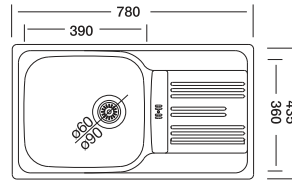

S907

Colea 199

43.5x78 cm

Dimensions

Inset

Satin

Linen

Code EC199
 Bowl Size 390 x 360
 Sinks Depth 175
 Thickness 0.60
 Surface Satin
 Linen