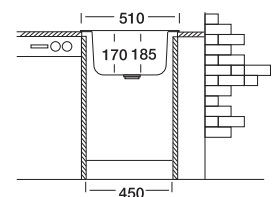

ø 51 cm

Dimensions

Inset

Satin

Linen

Polished

Code

Bowl Size
Sinks Depth
Thickness
Surface