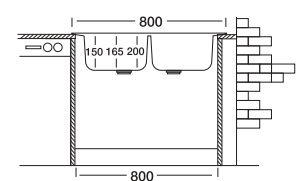

50x80 cm

Dimensions

Inset

Satin

Linen

Polished

Code	EC195	EX195	EX195-K
Bowl Size	340 x 410 340 x 410	340 x 410 340 x 410	340 x 400 340 x 400
Sinks Depth	150 / 150	165 / 165	200 / 200
Thickness	0.60	0.80	0.80
Surface	Satin Linen	Polished Linen	Polished Linen