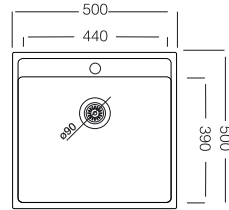

S809

Glame UW-5050

50x50 cm

Dimensions

Inset

White | UW-5050

Gray | UG-5050

Black | UB-5050