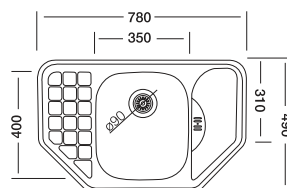

S809

S906

Cupid 162

49x78 cm

Dimensions

Inset

Satin Linen Polished

Code