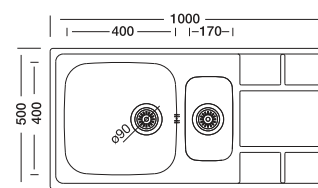

*Welded Bowls

Code **EX331-K**
 Bowl Size 400 x 400
 Sinks Depth 200
 Thickness 0.80
 Surface Polished
 Linen

Xtrend 332

50x100 cm

Dimensions

Inset

Linen Polished

*Welded Bowls