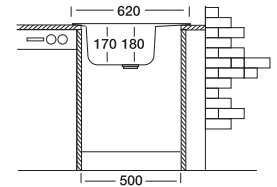

Bianca 154

48x62 cm

Dimensions

Inset

Satin Linen Polished

Code

Bowl Size
Sinks Depth
Thickness
Surface

EC154

360 x 390
170
0.60
Satin
Linen

EX154

360 x 390
180
0.80
Polished
Linen

S701D

S702K-D

S803

S804

S809

S907