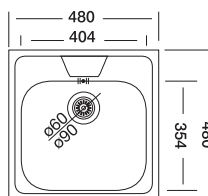

S700K

S701K

Classic 144

48x48 cm

Dimensions

Inset

Satin Linen Polished

Code