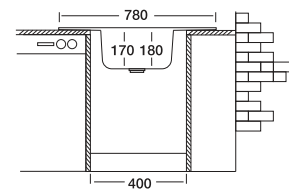

Cupid 323

49x78 cm

Dimensions

Inset

Satin

Linen

Polished

Code

Bowl Size
Sinks Depth
Thickness
Surface

EC323

350 x 400
170
0.60
Satin
Linen

EX323

350 x 400
180
0.80
Polished