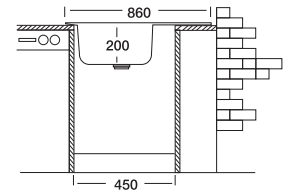

Pearl TG 5086B

50x86 cm

Dimensions

Inset

Code

TG5086B

Bowl Size

340x400

Sinks Depth

200

Thickness

0.80

Surface

Polished Bowls
Extraclear Tempered Glass