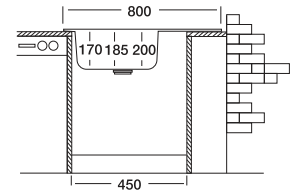

Triton 338

50x80 cm

Dimensions

Inset

Satin

Linen

Polished