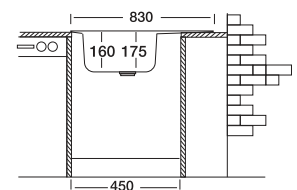

Rondo 325

43.5x83 cm

Dimensions

Inset

Satin Linen Polished