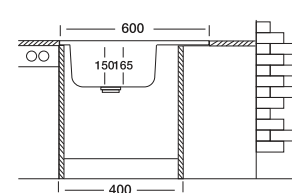

60'series 109

60x60 cm

Dimensions

Lay-on

Satin

Linen

Code

Bowl Size
Sinks Depth
Thickness
Surface