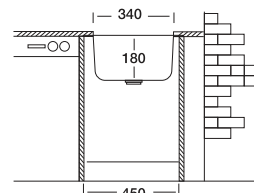

Undermount 005

34x40 cm

Dimensions

Undermount

Linen Polished

Code

EX005

Bowl Size

340 x 400

Sinks Depth

180

Thickness

0.80

Surface

Polished

Linen

S701K

S702K-D

S803

S804

Undermount