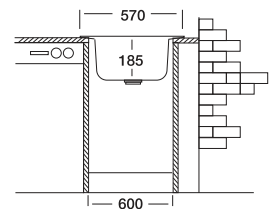

S906

Triton 327

49x57 cm

Dimensions

Inset

Satin

Linen

Polished