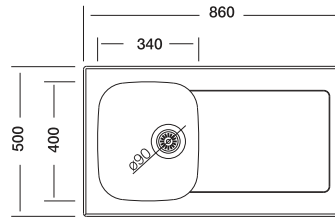

Pearl TG 5086B

50x86 cm

Dimensions

Inset

Code

TG5086B

Bowl Size

340x400

Sinks Depth

200

Thickness

0.80

Surface

Polished Bowls
Extraclear Tempered Glass