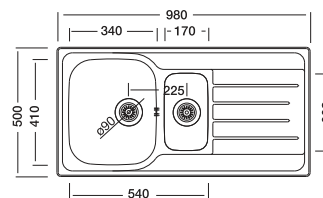

Triton 304

50x98 cm

Dimensions

Inset

Linen Polished

Code	EX304
Bowl Size	340 x 410 170 x 300
Sinks Depth	190 / 130
Thickness	0.80
Surface	Polished Linen

Triton 330

50x100 cm