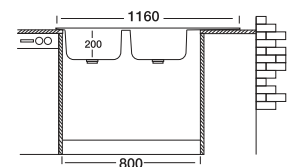

S906

Fuga 316

50x116 cm

Dimensions

Inset

Linen

Polished

*Welded Bowls