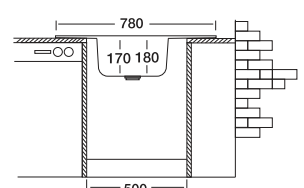

S809

S906

Cupid 162

49x78 cm

Dimensions

Inset

Satin Linen Polished

Code