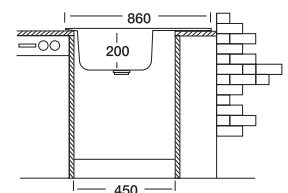

Pearl TG 5086S

50x86 cm

Dimensions

Inset

Code

TG5086S

Bowl Size

340x400

Sinks Depth

200

Thickness

0.80

Surface

Polished Bowls
Extraclear Tempered Glass