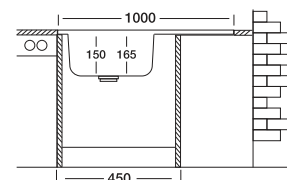

50'series 119

50x100 cm

Dimensions

Lay-on

Satin

Code

Bowl Size
Sinks Depth
Thickness
Surface

N119