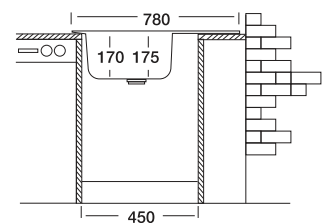

Oberon 163

49x78 cm

Dimensions

Inset

Satin Linen Polished

Code

Bowl Size
Sinks Depth
Thickness
Surface

EC163