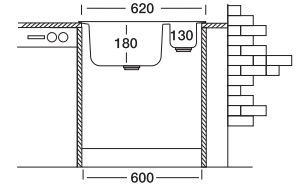

S804

S809

S905

Triton 187

49x62 cm

Dimensions

Inset

Linen Polished