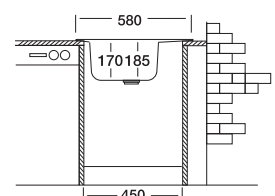

Triton 196

50x58 cm

Dimensions

Inset

Satin

Linen

Polished

Code	EC196	EX196
Bowl Size	340 x 400	340 x 400
Sinks Depth	170	185
Thickness	0.60	0.80
Surface	Satin Linen	Polished Linen