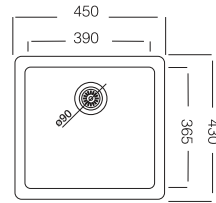

43x45 cm

Dimensions

Inset

White | UW-4345

Gray | UG-4345

Black | UB-4345

Anthracite | UA-4345

Cream | UC-4345