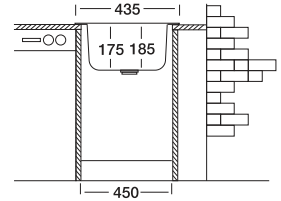

Rondo 192

ø 43.5 cm

Dimensions

Inset

Satin

Linen

Polished

Code

Bowl Size
Sinks Depth
Thickness
Surface

EC192

ø380
175
0.60
Satin
Linen

EX192

ø380
185
0.80
Polished