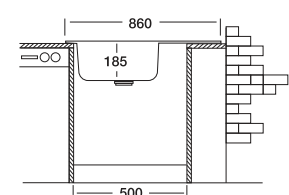

S804

S905

Triton 321

50x86 cm

Dimensions

Inset

Linen

Polished