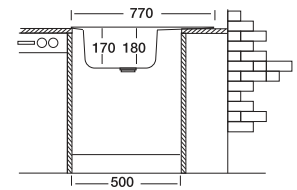

48x77 cm

Dimensions

Inset Flushmount

Satin Linen Polished

Code

Bowl Size
Sinks Depth
Thickness
Surface

EC160

ø390
170
0.60
Satin
Linen