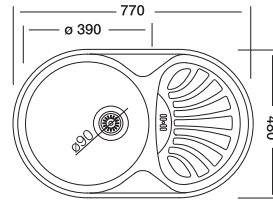

48x77 cm

Dimensions

Inset Flushmount

Satin Linen Polished

Code

Bowl Size
Sinks Depth
Thickness
Surface

EC160

ø390
170
0.60
Satin
Linen