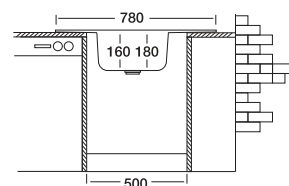

Cupid 324

49x78 cm

Dimensions

Inset

Satin

Linen

Polished

Code

Bowl Size
Sinks Depth
Thickness
Surface

EC324

350 x 400
170
0.60
Satin
Linen

EX324

350 x 400
180
0.80
Polished