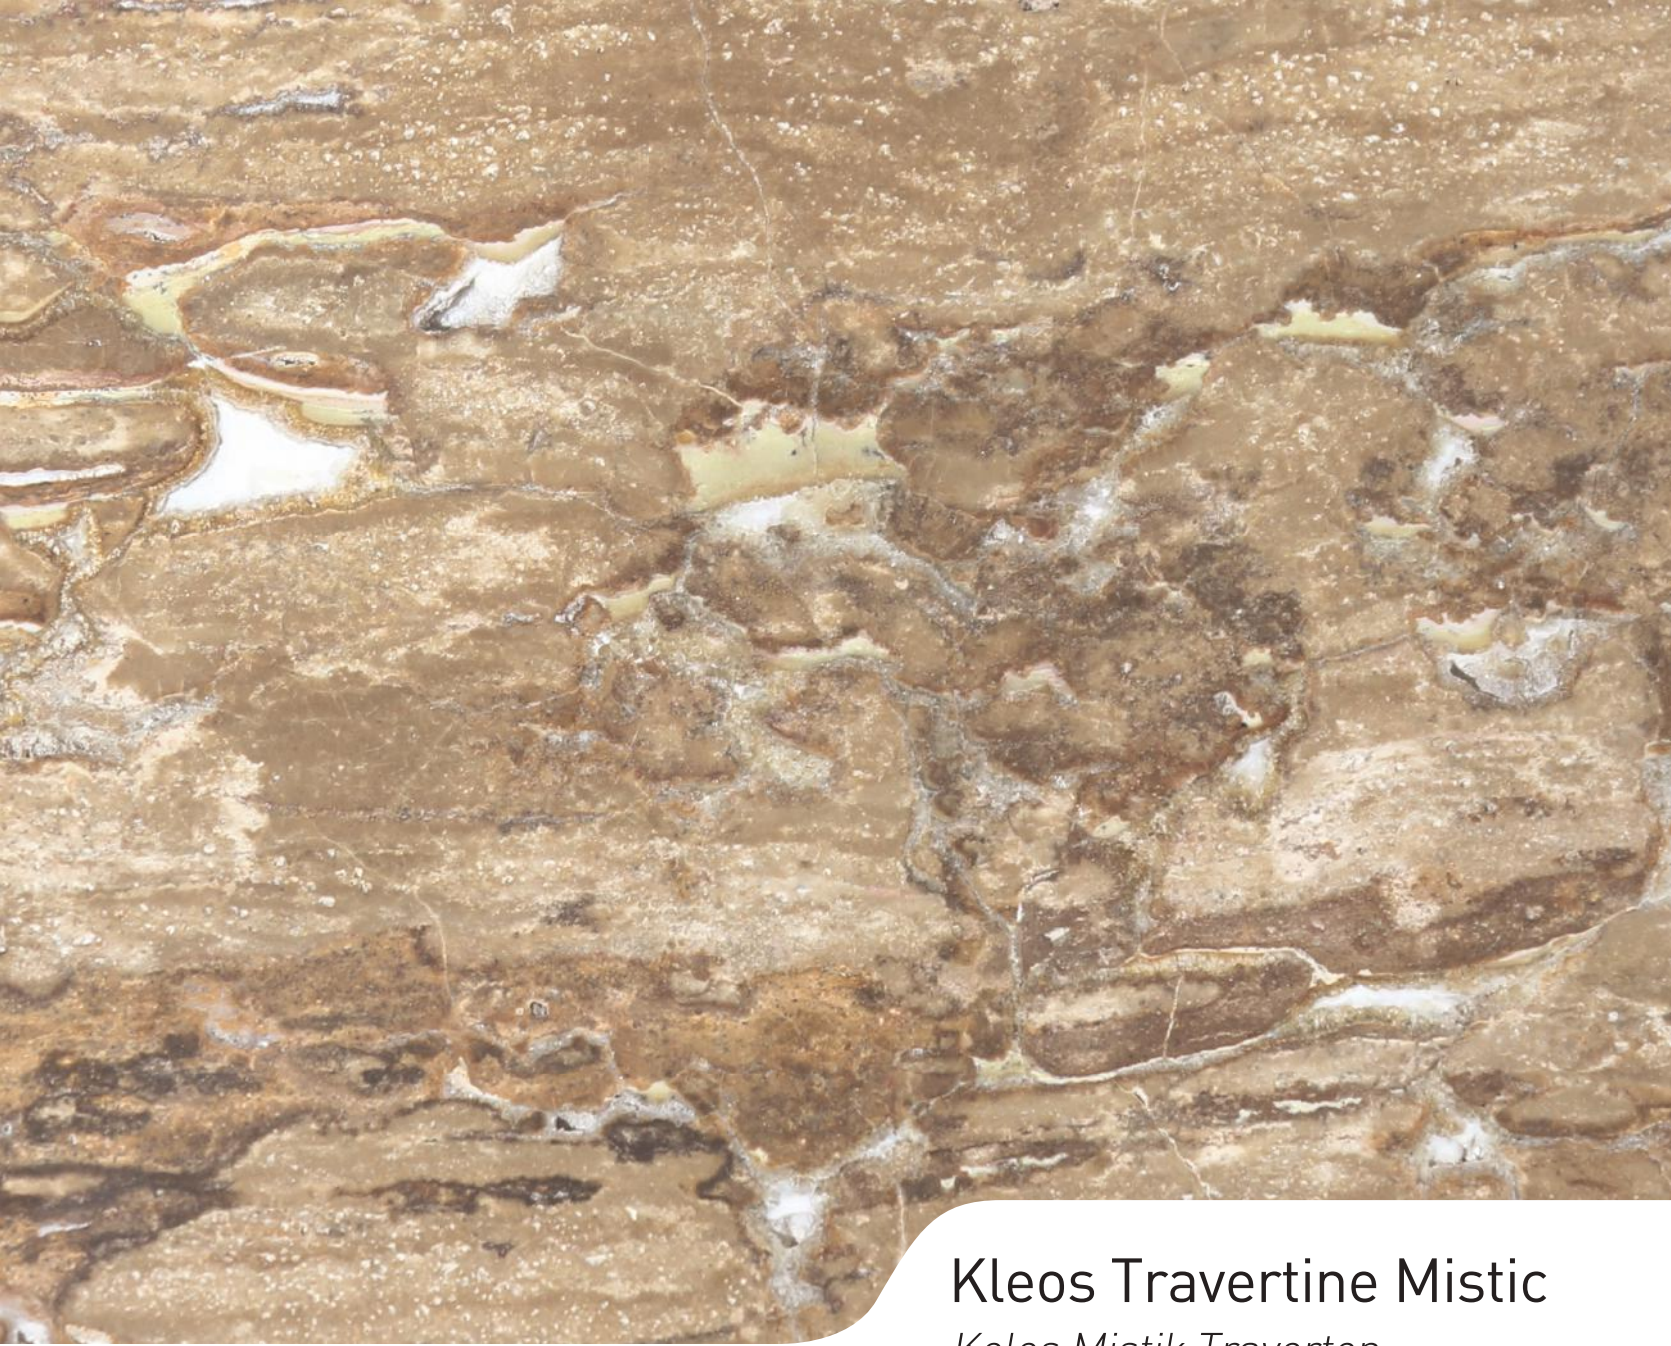

Marble Quarry:

Serçeler / ORHANELİ

Product
Catalogue | **52** years in mining

Uludag White

Uludağ Beyazı

Marble Quarry:
Serçeler / ORHANELİ

Kleos Travertine Mystic
Keles Mistik Traverten

Marble Quarry:
Keles-Karaardıç