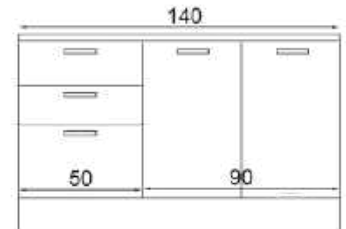

200 CM SNAPE

MUTFAK | KITCHEN
DOLABI | CABINET

GÖVDE: BEYAZ MELAMİN KAPLI YONGA LEVHA
KAPAK: BEYAZ + ATLANTİK ÇAM MELAMİN KAPLI
YONGA LEVHA

BODY: WHITE MELAMINE FACED CHIPBOARD
DOOR: WHITE + ATLANTIC PINE MELAMINE FACED
CHIPBOARD