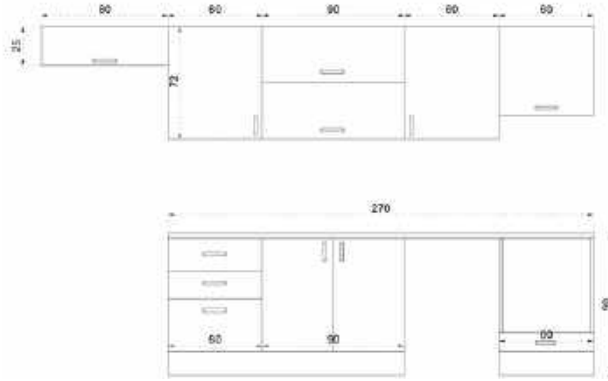

BODY: WHITE MELAMINE FACED CHIPBOARD
DOOR: WHITE MELAMINE FACED CHIPBOARD

ELVAN 350 CM

MUTFAK DOLABI | KITCHEN CABINET

GÖVDE: BEYAZ MELAMİN KAPLI YONGA LEVHA
KAPAK: BEYAZ MELAMİN KAPLI YONGA LEVHA

BODY: WHITE MELAMINE FACED CHIPBOARD
DOOR: WHITE MELAMINE FACED CHIPBOARD