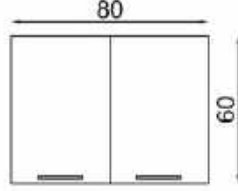

HALTI 80 CM

MUTFAK
DOLABI

KITCHEN
CABINET

GÖVDE: BEYAZ MELAMİN KAPLI YONGA LEVHA

KAPAK: BEYAZ + ATLANTİK ÇAM MELAMİN KAPLI YONGA LEVHA

BODY: WHITE MELAMINE FACED CHIPBOARD

DOOR: WHITE + ATLANTIC PINE MELAMINE FACED CHIPBOARD