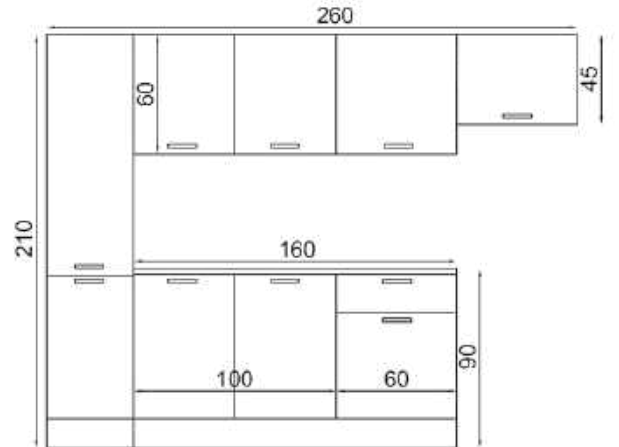

260 CM GÖCEK

MUTFAK | KITCHEN
DOLABI | CABINET

GÖVDE: BEYAZ MELAMİN KAPLI YONGA LEVHA

KAPAK: BEYAZ MELAMİN KAPLI YONGA LEVHA

BODY: WHITE MELAMINE FACED CHIPBOARD

DOOR: WHITE MELAMINE FACED CHIPBOARD