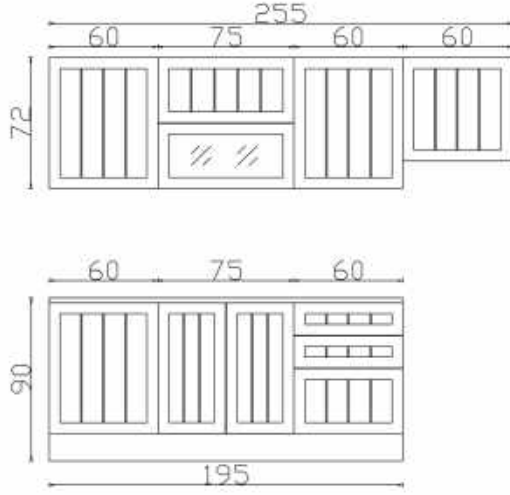

CUTE 255 CM

MUTFAK DOLABI | KITCHEN CABINET

GÖVDE: BEYAZ MELAMİN KAPLI YONGA LEVHA
KAPAK: BEYAZ DİŞBUDAK MEMBRAN MDF

BODY: WHITE MELAMINE FACED CHIPBOARD
DOOR: WOOD PATTERNED WHITE MEMBRANE MDF