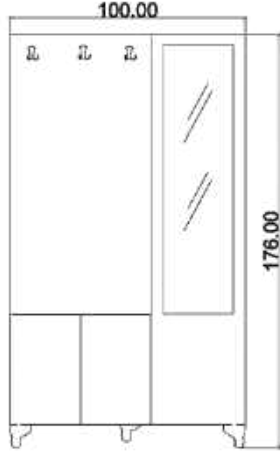

BODY: MINK + SAPPHIRE OAK MELAMINE FACED CHIPBOARD

DOOR: MINK MELAMINE FACED CHIPBOARD

POLO

PORTMANTO | HALL UNIT

GÖVDE: BEYAZ MELAMİN KAPLI YONGA LEVHA
KAPAK: ENDÜLÜS MEŞE MELAMİN KAPLI YONGA LEVHA

BODY: WHITE MELAMINE FACED CHIPBOARD
DOOR: ANDALUSIAN OAK MELAMINE FACED CHIPBOARD