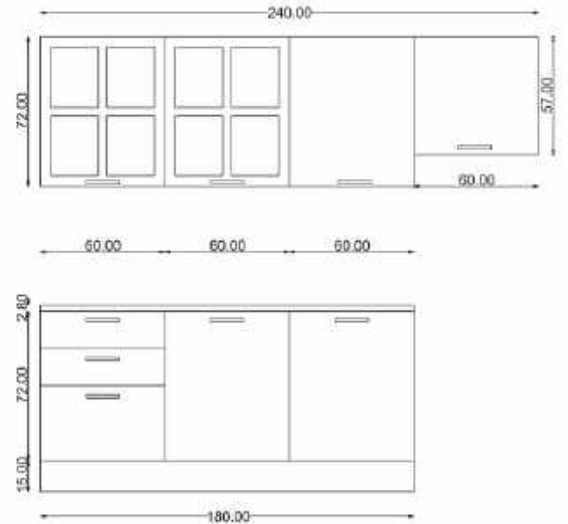

FLY180222

240 CM BODRUM

MUTFAK DOLABI | KITCHEN CABINET

GÖVDE: BEYAZ MELAMİN KAPLI YONGA LEVHA
KAPAK: BEYAZ MEMBRAN MDF

BODY: WHITE MELAMINE FACED CHIPBOARD
DOOR: WOOD PATTERNED WHITE MEMBRANE
MDF

BODRUM 240 CM