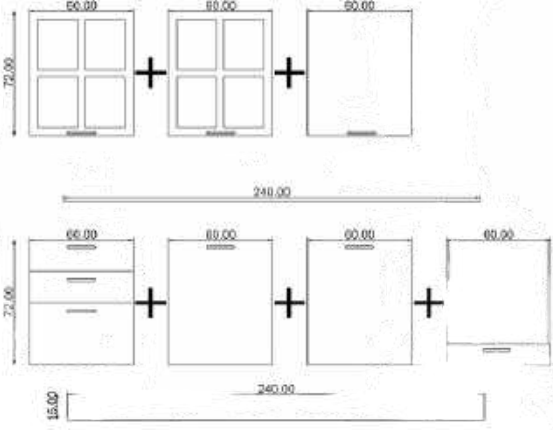

BODRUM 240 CM

MUTFAK | KITCHEN
DOLABI | CABINET

GÖVDE: BEYAZ MELAMİN KAPLI YONGA LEVHA
LEVHA

KAPAK: BEYAZ MEMBRAN MDF

BODY: WHITE MELAMINE FACED
CHIPBOARD

DOOR: WOOD PATTERNED WHITE
MEMBRANE MDF