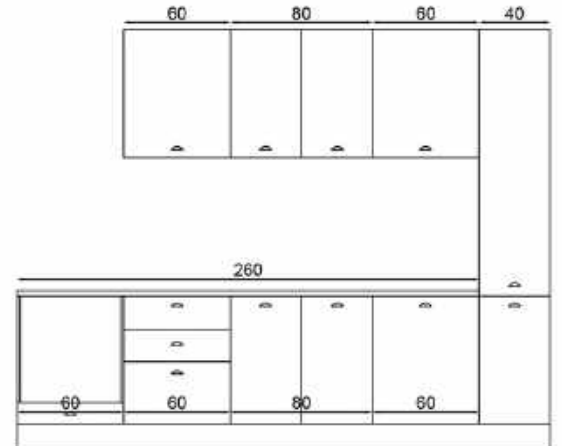

300 CM SHERRY

MUTFAK DOLABI | KITCHEN CABINET

GÖVDE: BEYAZ MELAMİN KAPLI YONGA LEVHA

KAPAK: BEYAZ DIŞBUDAK MEMBRAN MDF

BODY: WHITE MELAMINE FACED CHIPBOARD

DOOR: WOOD PATTERNED WHITE MEMBRANE MDF