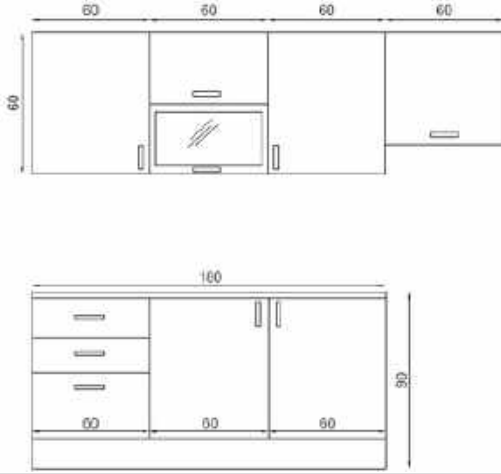

PICASSO 240 CM

MUTFAK | KITCHEN
DOLABI | CABINET

GÖVDE: BEYAZ MELAMİN KAPLI YONGA LEVHA
KAPAK: TEKSTONE BEYAZ + SATEN FÜME
MEMBRAN MDF

BODY: WHITE MELAMINE FACED CHIPBOARD
DOOR: TEKSTONE WHITE + SATIN SMOKED
MEMBRANE MDF

FLY180554

FLY180555

180 CM ALBINA

MUTFAK | KITCHEN
DOLABI | CABINET

GÖVDE: BEYAZ MELAMİN KAPLI YONGA LEVHA
KAPAK: BEYAZ MELAMİN KAPLI YONGA LEVHA

BODY: WHITE MELAMINE FACED CHIPBOARD
DOOR: WHITE MELAMINE FACED CHIPBOARD