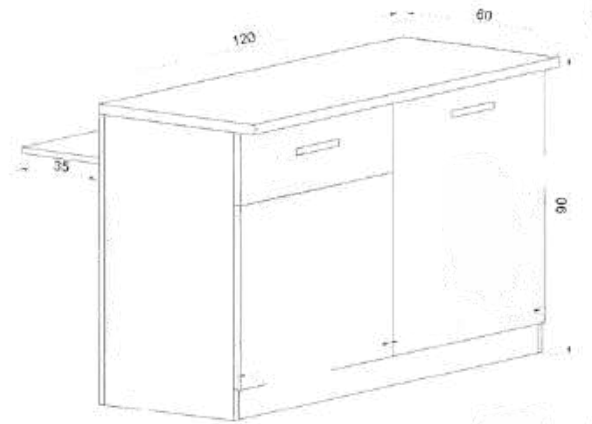

120 CM MIMOZA

MUTFAK | KITCHEN
ADASI | ISLAND

GÖVDE: BEYAZ MELAMİN KAPLI YONGA LEVHA
KAPAK: BEYAZ MELAMİN KAPLI YONGA LEVHA

BODY: WHITE MELAMINE FACED CHIPBOARD
DOOR: WHITE MELAMINE FACED CHIPBOARD