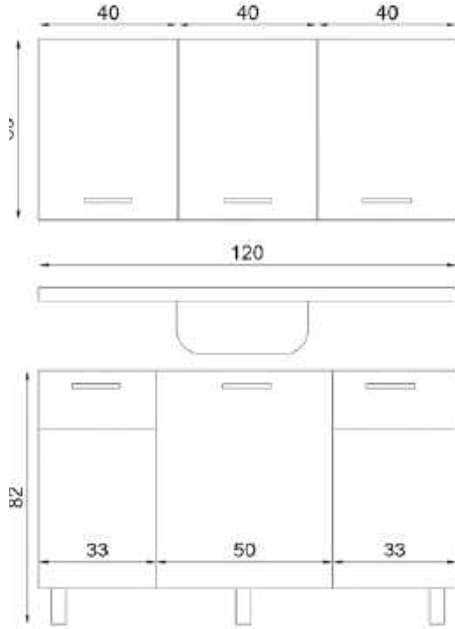

PANOVIT 120 CM

MUTFAK | KITCHEN
DOLABI | CABINET

GÖVDE: BEYAZ
MELAMİN KAPLI
YONGA LEVHA
KAPAK: BEYAZ
MELAMİN KAPLI
YONGA LEVHA

BODY: WHITE
MELAMINE FACED
CHIPBOARD
DOOR: WHITE
MELAMINE FACED
CHIPBOARD