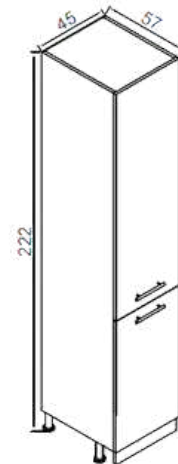

BODY: WHITE MELAMINE FACED CHIPBOARD

DOOR: METALLİK LMWOOD HIGHGLOSS MDF

BODRUM 40-60CM

BOY | TALL
DOLABI | CABINET

GÖVDE: BEYAZ MELAMİN KAPLI YONGA LEVHA
KAPAK: BEYAZ DIŞBUDAK MEMBRAN MDF

BODY: WHITE MELAMINE FACED CHIPBOARD
DOOR: WOOD PATTERNED WHITE MEMBRANE MDF