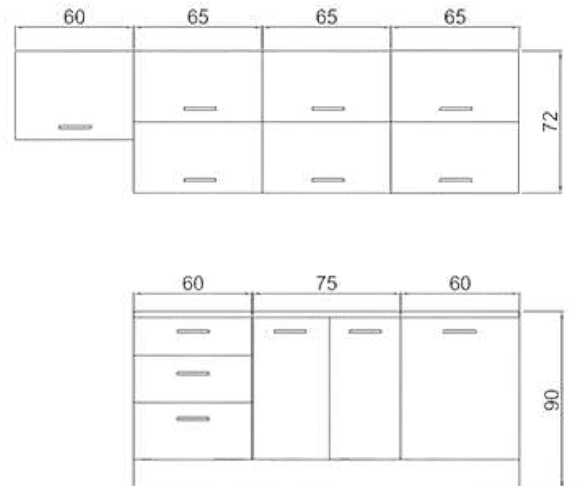

FLY180178

FLY180183

255 CM ÇINAR

MUTFAK DOLABI | KITCHEN CABINET

GÖVDE: BEYAZ MELAMİN KAPLI YONGA LEVHA

KAPAK: BEYAZ HIGHGLOSS MDF

BODY: WHITE MELAMINE FACED CHIPBOARD

DOOR: WHITE HIGHGLOSS MDF