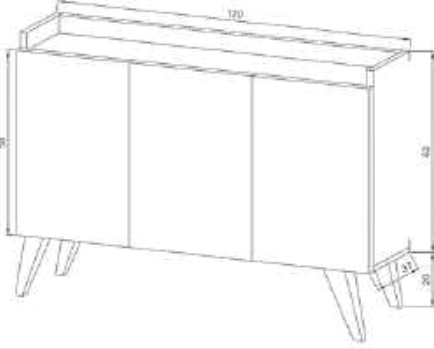

ARIANE WHITE

ÇOK AMAÇLI KONSOL | MULTI-PURPOSE CABINET

GÖVDE: BEYAZ MELAMİN KAPLI YONGA LEVHA
KAPAK: BEYAZ MELAMİN KAPLI YONGA LEVHA

BODY: WHITE MELAMINE FACED CHIPBOARD
DOOR: WHITE MELAMINE FACED CHIPBOARD

FLY131015