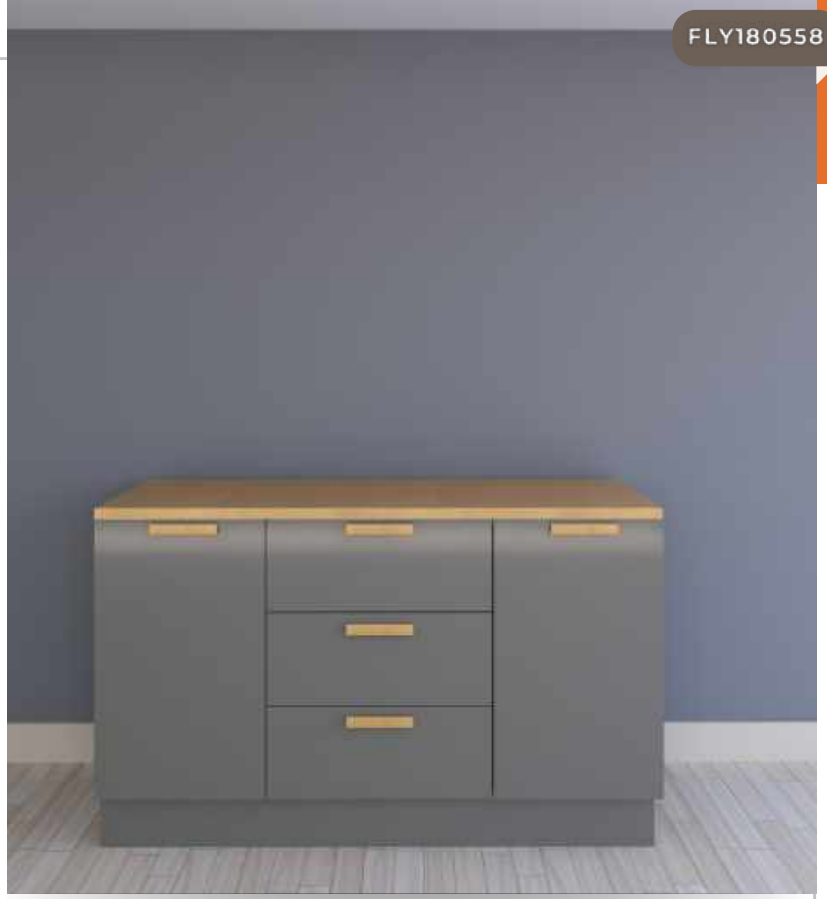

ROMA 150 CM

MUTFAK
ADASI

KITCHEN
ISLAND

GÖVDE: BEYAZ MELAMİN KAPLI YONGA LEVHA

KAPAK: LAVA HIGHGLOSS MDF

BODY: WHITE MELAMINE FACED CHIPBOARD

DOOR: LAVA HIGHGLOSS MDF