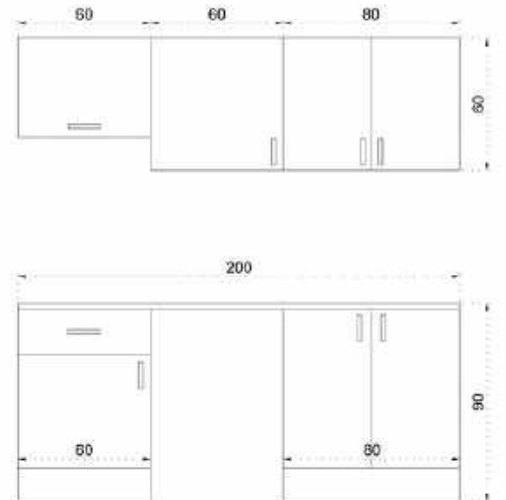

FLY180457

FLY180458

200 CM AHSEN

MUTFAK DOLABI | KITCHEN CABINET

GÖVDE: BEYAZ MELAMİN KAPLI YONGA LEVHA
KAPAK: BEYAZ MELAMİN KAPLI YONGA LEVHA

BODY: WHITE MELAMINE FACED CHIPBOARD
DOOR: WHITE MELAMINE FACED CHIPBOARD