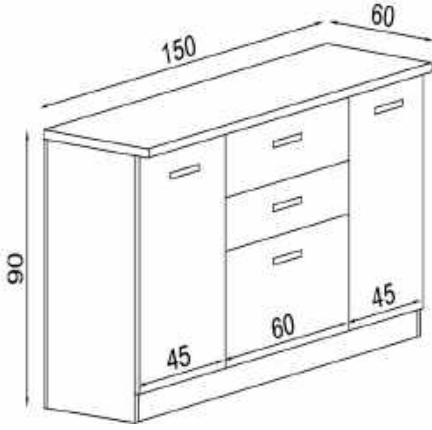

ROMA 150 CM

MUTFAK
ADASI

KITCHEN
ISLAND

GÖVDE: BEYAZ MELAMİN KAPLI YONGA LEVHA

KAPAK: LAVA HIGHGLOSS MDF

BODY: WHITE MELAMINE FACED CHIPBOARD

DOOR: LAVA HIGHGLOSS MDF