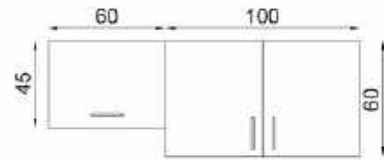

160 CM KÖYCEĞİZ

MUTFAK | KITCHEN
DOLABI | CABINET

GÖVDE: BEYAZ MELAMİN KAPLI YONGA LEVHA
KAPAK: ATLANTİK ÇAM MELAMİN KAPLI YONGA
LEVHA

BODY: WHITE MELAMINE FACED CHIPBOARD
DOOR: ATLANTIC PINE MELAMINE FACED
CHIPBOARD