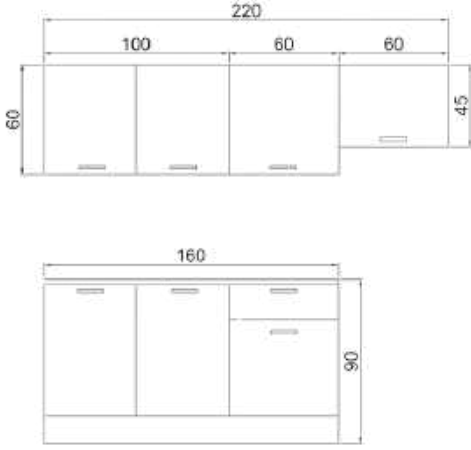

GÖCEK 220 CM

MUTFAK | KITCHEN
DOLABI | CABINET

GÖVDE: BEYAZ MELAMİN KAPLI YONGA LEVHA

KAPAK: BEYAZ MELAMİN KAPLI YONGA LEVHA

BODY: WHITE MELAMINE FACED CHIPBOARD

DOOR: WHITE MELAMINE FACED CHIPBOARD