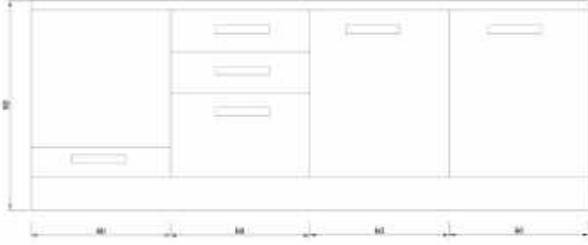

VIZON 240 CM

MUTFAK | KITCHEN
DOLABI | CABINET

GÖVDE: BEYAZ MELAMİN KAPLI YONGA LEVHA
KAPAK: KUM BEJİ HIGHGLOSS MDF

BODY: WHITE MELAMINE FACED CHIPBOARD
DOOR: SAND HIGHGLOSS MDF