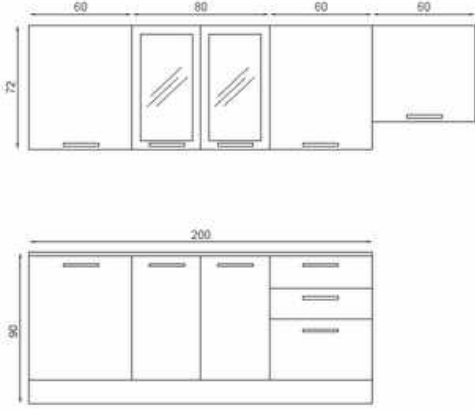

DERİN

260 CM

MUTFAK
DOLABI

KITCHEN
CABINET

GÖVDE: BEYAZ MELAMİN KAPLI YONGA LEVHA

KAPAK: BEYAZ DİŞBUDAK MEMBRAN MDF

BODY: WHITE MELAMINE FACED CHIPBOARD

DOOR: WOOD PATTERNED WHITE
MEMBRANE MDF