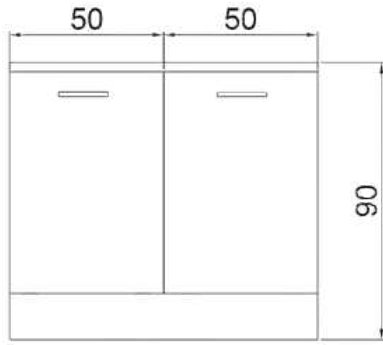

PROMO 100 CM

MUTFAK | KITCHEN
DOLABI | CABINET

GÖVDE: BEYAZ MELAMİN
KAPLI YONGA LEVHA
KAPAK: BEYAZ MELAMİN
KAPLI YONGA LEVHA

BODY: WHITE MELAMINE
FACED CHIPBOARD **DOOR:**
WHITE MELAMINE FACED
CHIPBOARD

FLY180391

FLY180398