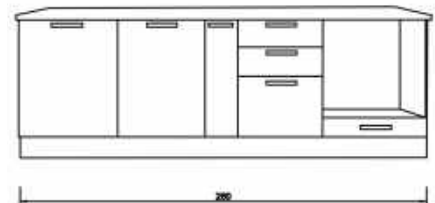

260 CM MODERN

MUTFAK DOLABI | KITCHEN CABINET

GÖVDE: BEYAZ MELAMİN KAPLI YONGA LEVHA
KAPAK: BEYAZ + MODERN GRİ HIGHGLOSS MDF

BODY: WHITE MELAMINE FACED CHIPBOARD
DOOR: WHITE + MODERN GRAY HIGHGLOSS MDF