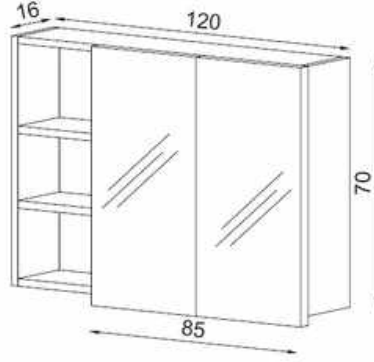

PRIME

BANYO | BATHROOM
DOLABI | CABINET

GÖVDE: ENDÜLÜS MEŞE MELAMİN
KAPLI YONGA LEVHA

KAPAK: ENDÜLÜS MEŞE MELAMİN
KAPLI YONGA LEVHA

BODY: ANDALUSIAN OAK MELAMINE
FACED CHIPBOARD

DOOR: ANDALUSIAN OAK
MELAMINE FACED CHIPBOARD