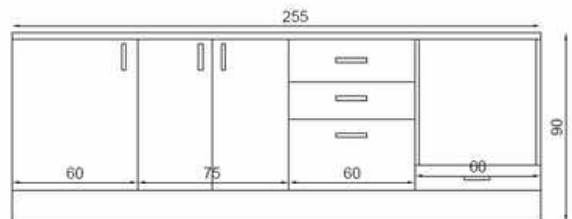

255 CM BERGAMA

MUTFAK | KITCHEN
DOLABI | CABINET

GÖVDE: BEYAZ MELAMİN KAPLI YONGA LEVHA
KAPAK: BEYAZ + BELLY MELAMİN KAPLI YONGA LEVHA

BODY: WHITE MELAMINE FACED CHIPBOARD
DOOR: WHITE + BELLY MELAMINE FACED CHIPBOARD