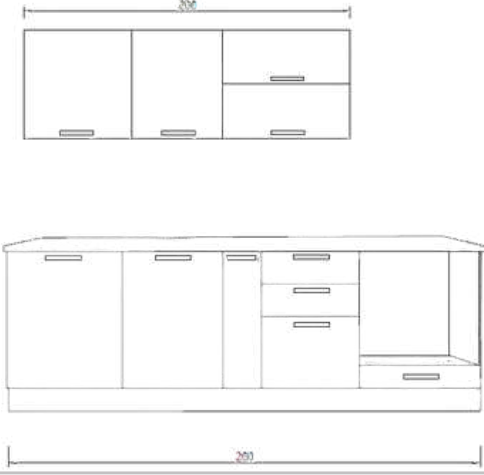

RUBY 260 CM

MUTFAK
DOLABI

KITCHEN
CABINET

GÖVDE: BEYAZ MELAMİN KAPLI YONGA LEVHA

KAPAK: FÜME + BEYAZ HIGHGLOSS MDF

BODY: WHITE MELAMINE FACED
CHIPBOARD

DOOR: SMOKED + WHITE HIGHGLOSS MDF