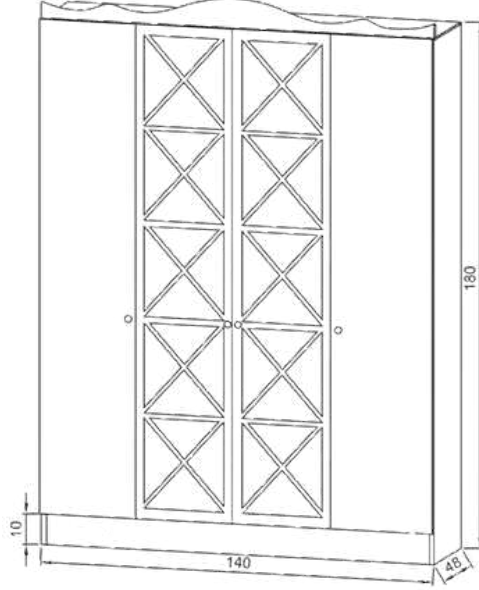

BODY: WHITE MELAMINE FACED CHIPBOARD
DOOR: WOOD PATTERNED WHITE MEMBRANE MDF

FLY174033

FLY174034

ALFIA

ŞİFONYER | CHEST OF DRAWERS

GÖVDE: BEYAZ MELAMİN KAPLI YONGA LEVHA
KAPAK: BEYAZ DIŞBUDAK MEMBRAN

BODY: WHITE MELAMINE FACED CHIPBOARD
DOOR: WOOD PATTERNED WHITE MEMBRANE MDF