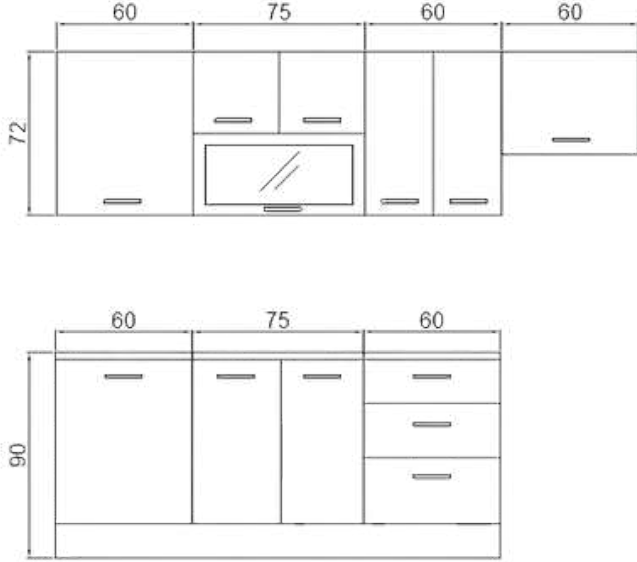

TRILYE 255 CM

MUTFAK DOLABI | KITCHEN CABINET

GÖVDE: BEYAZ MELAMİN KAPLI YONGA LEVHA
KAPAK: BEYAZ HIGHGLOSS MDF + METALİK MEŞE
MELAMİN KAPLI YONGA LEVHA

BODY: WHITE MELAMINE FACED CHIPBOARD
DOOR: WHITE HIGHGLOSS MDF + METALLIC OAK
HIGHGLOSS MDF