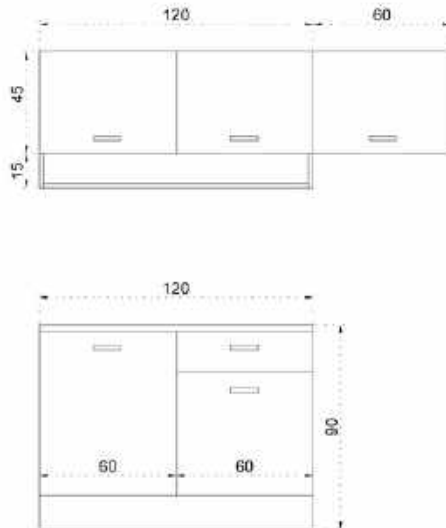

BODY: WHITE MELAMINE FACED CHIPBOARD
DOOR: WHITE + CAUCASUS OAK MELAMINE FACED CHIPBOARD

BESRA 270 CM

MUTFAK | KITCHEN
DOLABI | CABINET

GÖVDE: BEYAZ MELAMİN KAPLI YONGA LEVHA
KAPAK: BEYAZ MELAMİN KAPLI YONGA LEVHA