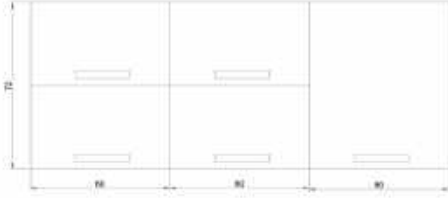

VIZON 240 CM

MUTFAK | KITCHEN
DOLABI | CABINET

GÖVDE: BEYAZ MELAMİN KAPLI YONGA LEVHA
KAPAK: KUM BEJİ HIGHGLOSS MDF

BODY: WHITE MELAMINE FACED CHIPBOARD
DOOR: SAND HIGHGLOSS MDF