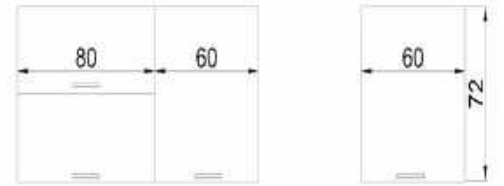

260 CM VENEDİK

MUTFAK | KITCHEN
DOLABI | CABINET

GÖVDE: BEYAZ MELAMİN KAPLI YONGA LEVHA

KAPAK: KUM BEJİ + LAVA HIGHGLOSS MDF

BODY: WHITE MELAMINE FACED CHIPBOARD

DOOR: SAND BEIGE + LAVA HIGHGLOSS MDF