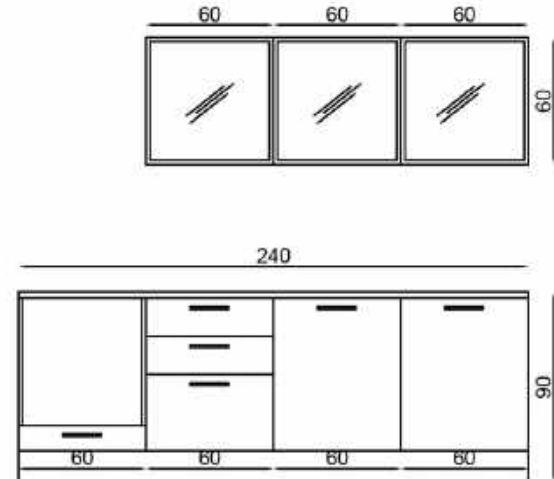

DOOR: SMOKED + WHITE HIGHGLOSS MDF

FLY180534

FLY180540

120 CM ŞİLA

MUTFAK
DOLABI

KITCHEN
CABINET

GÖVDE: BEYAZ MELAMİN KAPLI YONGA LEVHA
KAPAK: DETROİT MELAMİN KAPLI YONGA LEVHA

BODY: WHITE MELAMINE FACED CHIPBOARD
DOOR: DETROIT MELAMINE FACED CHIPBOARD