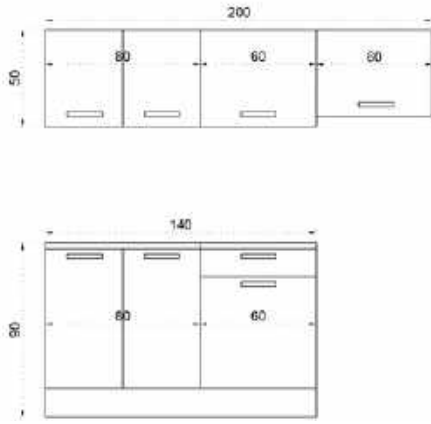

TINO 200 CM

MUTFAK
DOLABI

KITCHEN
CABINET

GÖVDE: BEYAZ MELAMİN KAPLI YONGA
LEVHA

KAPAK: DETROİT MELAMİN KAPLI YONGA
LEVHA

BODY: WHITE MELAMINE FACED CHIPBOARD

DOOR: DETROIT MELAMINE FACED
CHIPBOARD