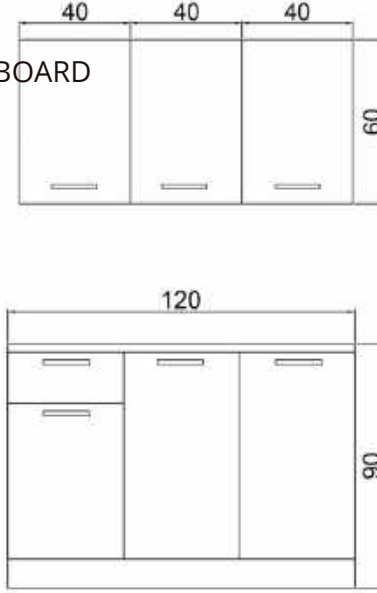

DANI 120 CM

MUTFAK DOLABI | KITCHEN CABINET

GÖVDE: BEYAZ MELAMİN KAPLI YONGA LEVHA

KAPAK: ANTRASİT + BEYAZ MELAMİN KAPLI YONGA LEVHA

BODY: WHITE MELAMINE FACED CHIPBOARD

DOOR: ANTHRACITE + WHITE MELAMINE FACED CHIPBOARD