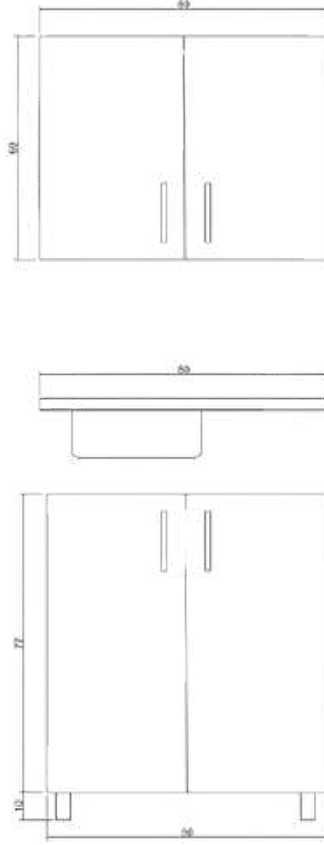

CAMOLE 80 CM

MUTFAK | KITCHEN
DOLABI | CABINET

GÖVDE: BEYAZ MELAMİN KAPLI YONGA LEVHA

KAPAK: BEYAZ MELAMİN KAPLI YONGA LEVHA

BODY: WHITE MELAMINE FACED CHIPBOARD

DOOR: WHITE MELAMINE FACED CHIPBOARD

FLY180467