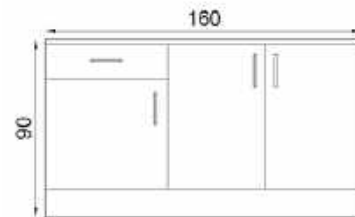

160 CM KÖYCEĞİZ

MUTFAK | KITCHEN
DOLABI | CABINET

GÖVDE: BEYAZ MELAMİN KAPLI YONGA LEVHA
KAPAK: ATLANTİK ÇAM MELAMİN KAPLI YONGA
LEVHA

BODY: WHITE MELAMINE FACED CHIPBOARD
DOOR: ATLANTIC PINE MELAMINE FACED
CHIPBOARD