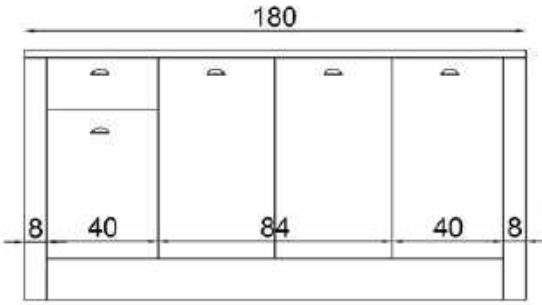

SHERRY 180 CM

MUTFAK ADASI | KITCHEN ISLAND

GÖVDE: BEYAZ MELAMİN KAPLI YONGA LEVHA

KAPAK: BEYAZ DIŞBUDAK MEMBRAN MDF

BODY: WHITE MELAMINE FACED CHIPBOARD

DOOR: WOOD PATTERNED WHITE MEMBRANE MDF

FLY180503

FLY180528

300 CM SHERRY

MUTFAK DOLABI | KITCHEN CABINET

GÖVDE: BEYAZ MELAMİN KAPLI YONGA LEVHA

KAPAK: BEYAZ DIŞBUDAK MEMBRAN MDF

BODY: WHITE MELAMINE FACED CHIPBOARD

DOOR: WOOD PATTERNED WHITE MEMBRANE MDF