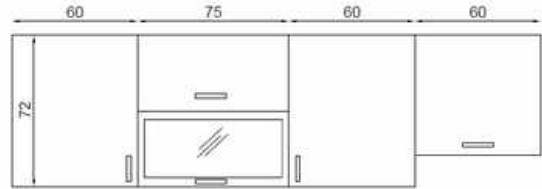

255 CM BERGAMA

MUTFAK | KITCHEN
DOLABI | CABINET

GÖVDE: BEYAZ MELAMİN KAPLI YONGA LEVHA
KAPAK: BEYAZ + BELLY MELAMİN KAPLI YONGA LEVHA

BODY: WHITE MELAMINE FACED CHIPBOARD
DOOR: WHITE + BELLY MELAMINE FACED CHIPBOARD