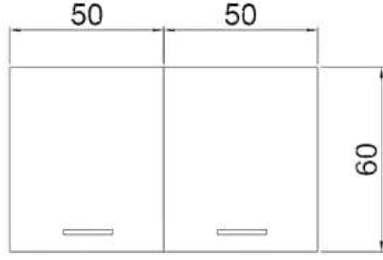

PROMO 100 CM

MUTFAK | KITCHEN
DOLABI | CABINET

GÖVDE: BEYAZ MELAMİN
KAPLI YONGA LEVHA
KAPAK: BEYAZ MELAMİN
KAPLI YONGA LEVHA

BODY: WHITE MELAMINE
FACED CHIPBOARD **DOOR:**
WHITE MELAMINE FACED
CHIPBOARD

FLY180391

FLY180398