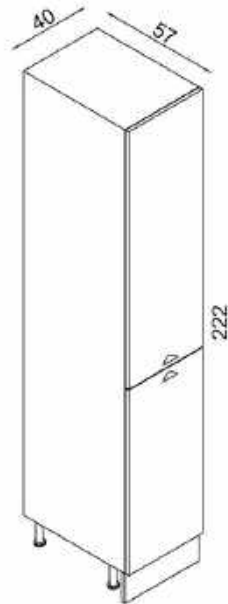

BODY: WHITE MELAMINE FACED CHIPBOARD
DOOR: WOOD PATTERNED WHITE
MEMBRANE MDF

FLY181095

FLY181096

40 CM CUTE

BOY
DOLABI

TALL
CABINET

GÖVDE: BEYAZ MELAMİN KAPLI YONGA LEVHA
KAPAK: BEYAZ DİŞBUDAK MEMBRAN MDF
BODY: WHITE MELAMINE FACED CHIPBOARD
DOOR: WOOD PATTERNED WHITE MEMBRANE MDF