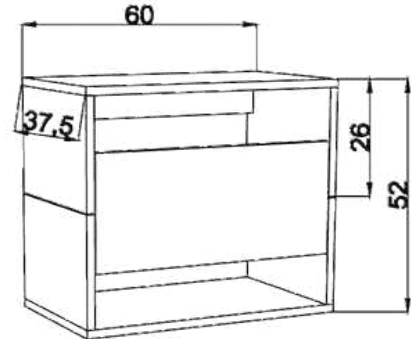

BODY: MELAMINE FACED CHIPBOARD
DOOR: COTTON LATTE MELAMINE FACED CHIPBOARD

FLY174073

SMART

KOMODİN | BEDSIDE
TABLE

GÖVDE: BEYAZ MELAMİN KAPLI YONGA LEVHA
KAPAK: BEYAZ MELAMİN KAPLI YONGA LEVHA

BODY: BEYAZ MELAMINE FACED CHIPBOARD
DOOR: BEYAZ MELAMINE FACED CHIPBOARD