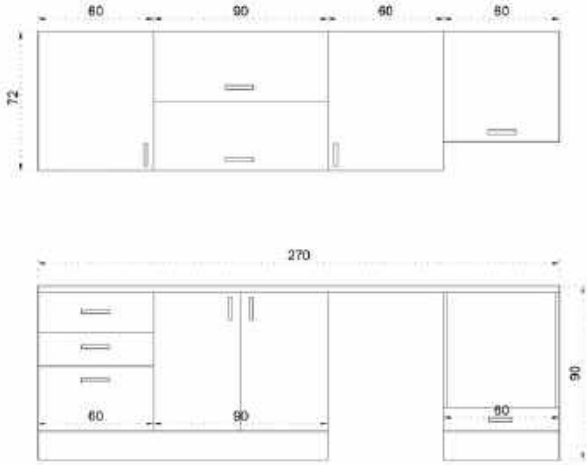

BESRA 270 CM

MUTFAK | KITCHEN
DOLABI | CABINET

GÖVDE: BEYAZ MELAMİN KAPLI YONGA LEVHA
KAPAK: BEYAZ MELAMİN KAPLI YONGA LEVHA

BODY: WHITE MELAMINE FACED CHIPBOARD
DOOR: WHITE MELAMINE FACED CHIPBOARD