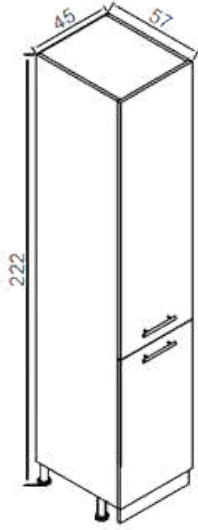

ÇINAR 40CM

BOY
DOLABI

TALL
CABINET

GÖVDE: BEYAZ MELAMİN KAPLI YONGA LEVHA

KAPAK: BEYAZ HIGHGLOSS MDF

BODY: WHITE MELAMINE FACED CHIPBOARD

DOOR: WHITE HIGHGLOSS MDF