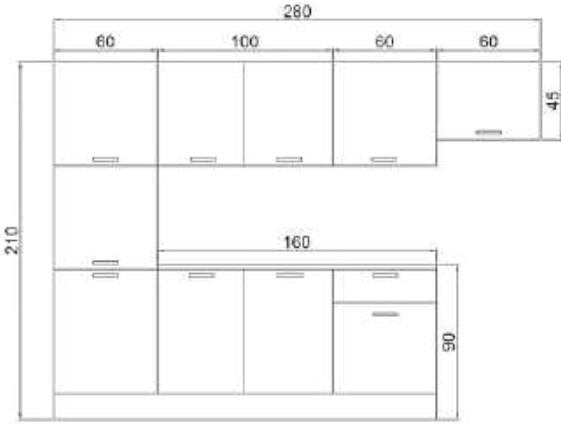

GÖCEK 280 CM

MUTFAK | KITCHEN
DOLABI | CABINET

GÖVDE: BEYAZ MELAMİN KAPLI YONGA LEVHA

KAPAK: BEYAZ MELAMİN KAPLI YONGA LEVHA

BODY: WHITE MELAMINE FACED CHIPBOARD

DOOR: WHITE MELAMINE FACED
CHIPBOARD