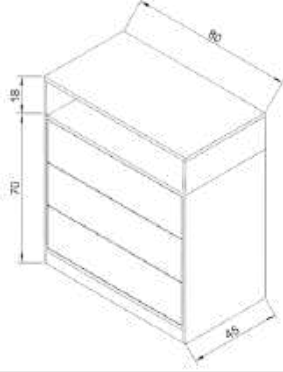

HERO

ŞİFONYER | CHEST OF DRAWERS

GÖVDE: VİZON + ULUDAĞ MEŞE MELAMİN KAPLI YONGA LEVHA

KAPAK: VİZON MELAMİN KAPLI YONGA LEVHA

BODY: MINK + ULUDAĞ OAK MELAMINE FACED CHIPBOARD

DOOR: MINK MELAMINE FACED CHIPBOARD