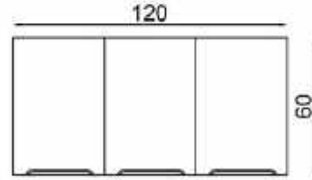

120 CM PINDUS

MUTFAK
DOLABI

KITCHEN
CABINET

GÖVDE: BEYAZ MELAMİN KAPLI YONGA LEVHA

KAPAK: BEYAZ MEMBRAN MDF

BODY: WHITE MELAMINE FACED CHIPBOARD

DOOR: WHITE MEMBRANE MDF