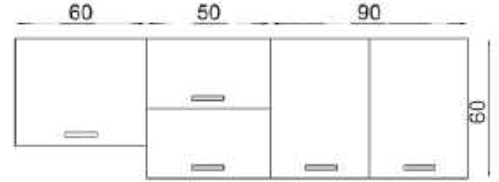

200 CM SNAPE

MUTFAK | KITCHEN
DOLABI | CABINET

GÖVDE: BEYAZ MELAMİN KAPLI YONGA LEVHA
KAPAK: BEYAZ + ATLANTİK ÇAM MELAMİN KAPLI
YONGA LEVHA

BODY: WHITE MELAMINE FACED CHIPBOARD
DOOR: WHITE + ATLANTIC PINE MELAMINE FACED
CHIPBOARD