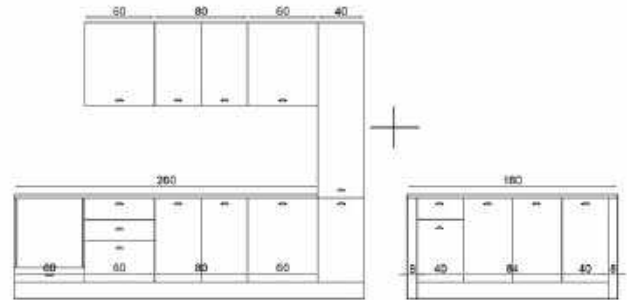

300 CM SHERRY

MUTFAK
DOLABI

KITCHEN
CABINET

GÖVDE: BEYAZ MELAMİN KAPLI YONGA LEVHA

KAPAK: VANİLYA BEYAZI DİŞBUDAK MEMBRAN
MDF

BODY: WHITE MELAMINE FACED CHIPBOARD

DOOR: VANILLA WOOD PATTERNED WHITE
MEMBRANE MDF