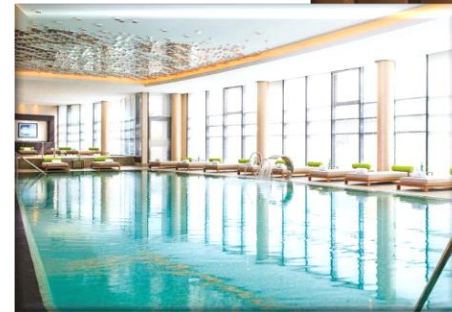

MARRIOTT HOTEL MINSK - BELARUS