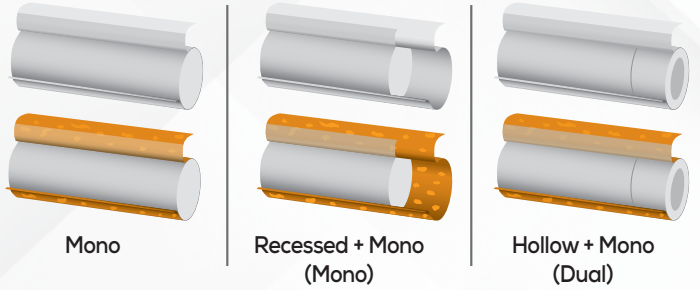

HAS TOBACCO CIGARETTE TUBES

HAS Tutun Sanayi ve Ticaret Ltd Sti, operating in a closed area of 8,500 sqm in Adana Industrial Zone, is our subsidiary operating in the Production and Sales of Cigarette Tubes by obtaining all necessary legal permits.

It is the distinguished company of the region that produces cigarette tubes from cigarette paper bobbins, with its state-of-the-art machinery and equipment.

The filters used in the production of tubing are also produced and combined with the latest technology machinery and equipment within our company.

Tube Length	84 mm
Filter Length	17 mm
Tube Diameter	Ø 6,50 mm - 8,10 mm

Filter Types

Mono