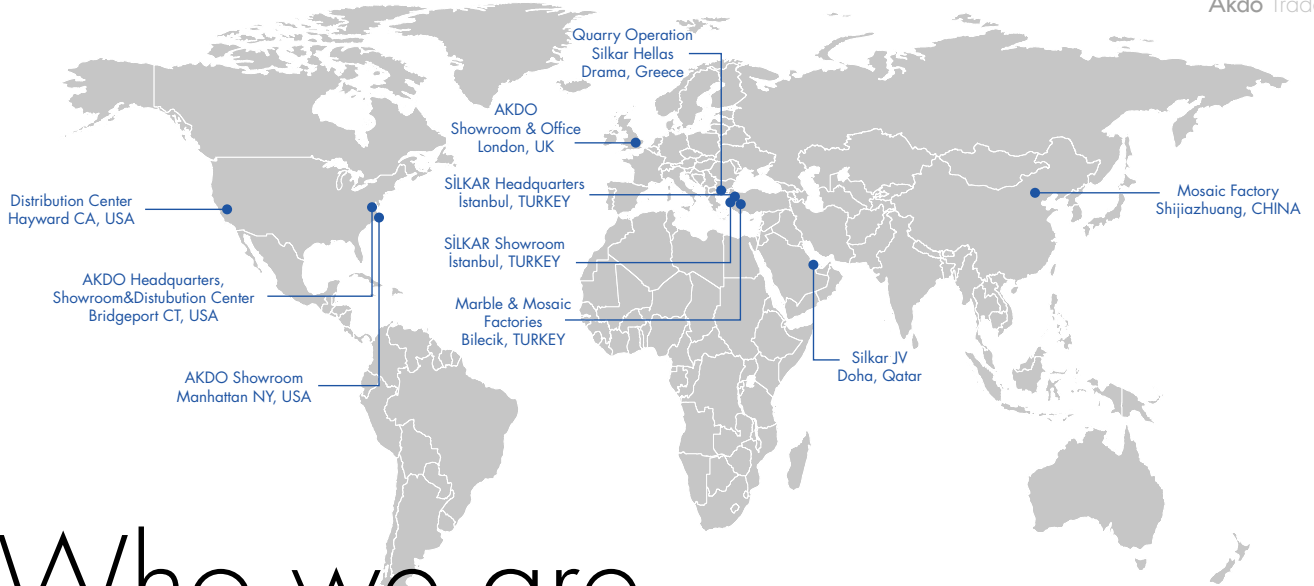

Who we are...