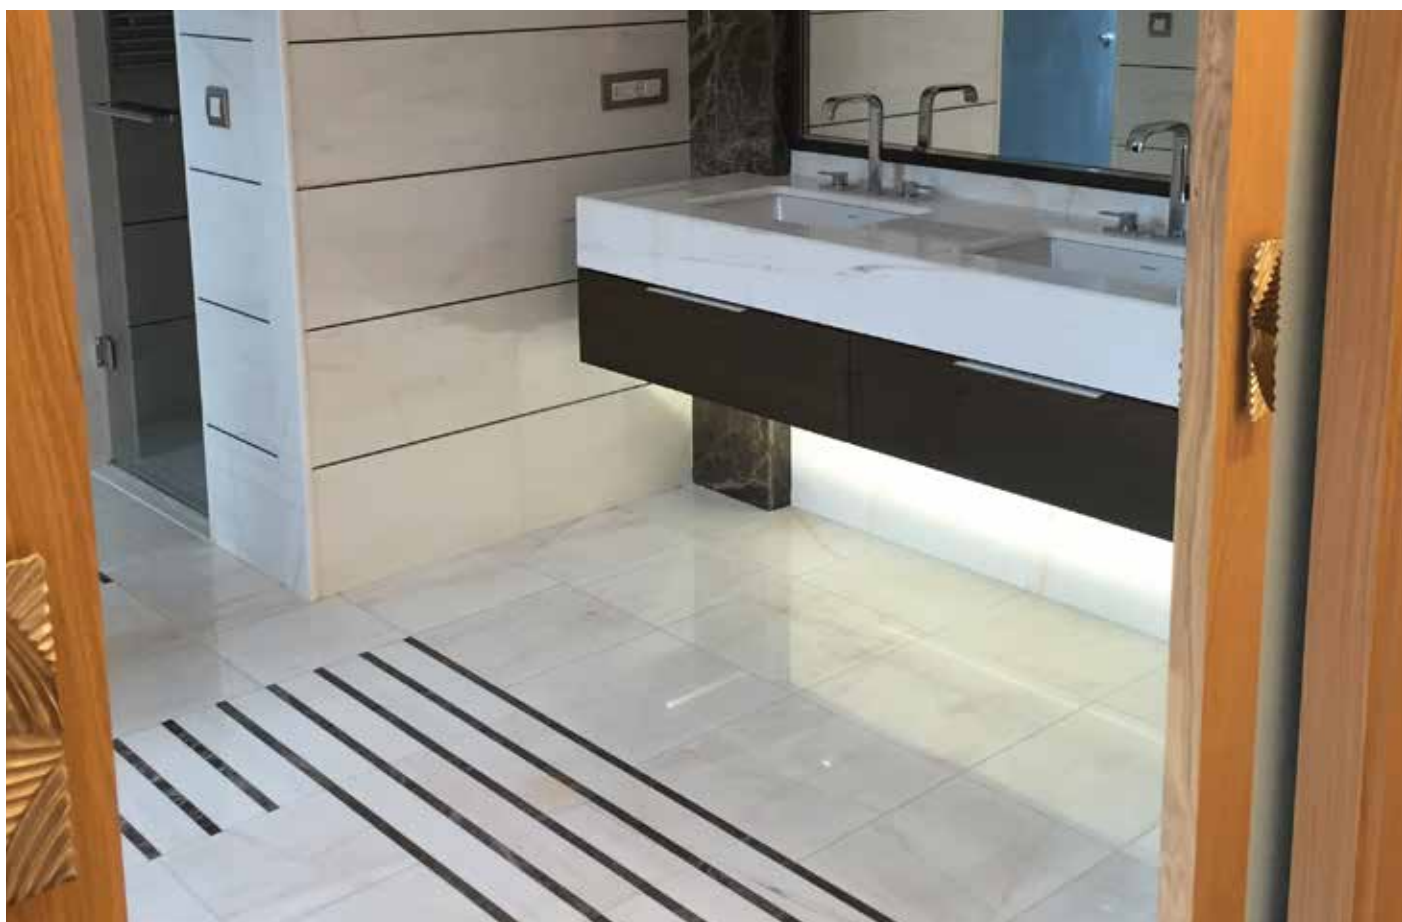

AKDOEDGE

Slabs

Blocks

Chenot Palace Health Wellness Hotel - Gabala, Azerbaijan

References

Cafe Latte Dark

Quarries

Location : Bursa