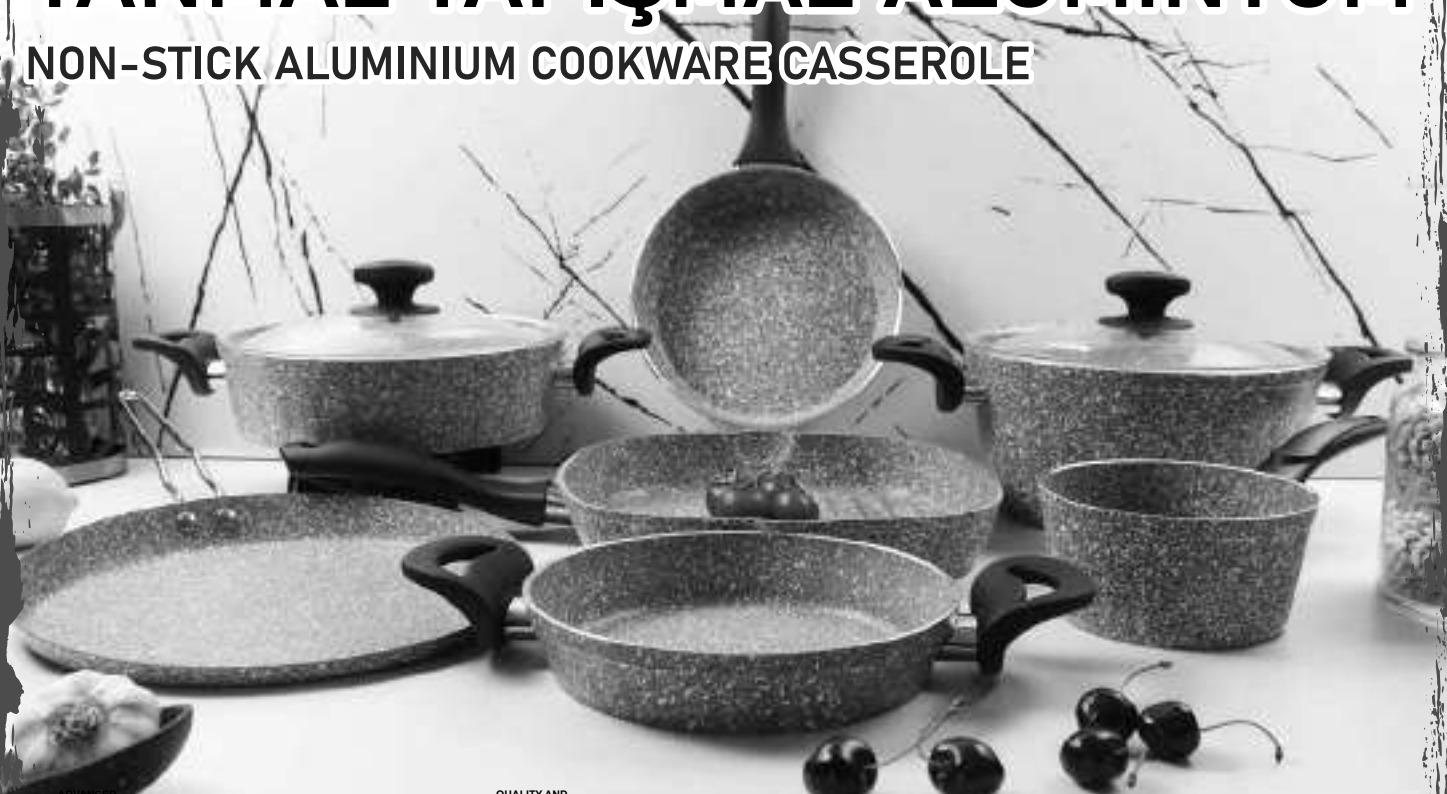

Sos Tavası
Sauce Pan

	14 cm
	16 cm
	18 cm

Grill Tava
Grill Frypan

	28 cm
---	-------

ECO GÜVEÇ SERİ

YANMAZ YAPIŞMAZ ALÜMİNYUM

NON-STICK ALUMINIUM COOKWARE CASSEROLE

- ADVANCED INTERIOR ENAMEL**
- UNRIVALED COLORS**
- ERGONOMIC HANDLES**
- QUALITY AND CRAFTSMANSHIP**
- WEIGHT AND PERFORMANCE**
- ENGINEERED KNOBS AND LIDS**
- EFFORTLESS CLEAN-UP**
- LIFETIME WARRANTY**