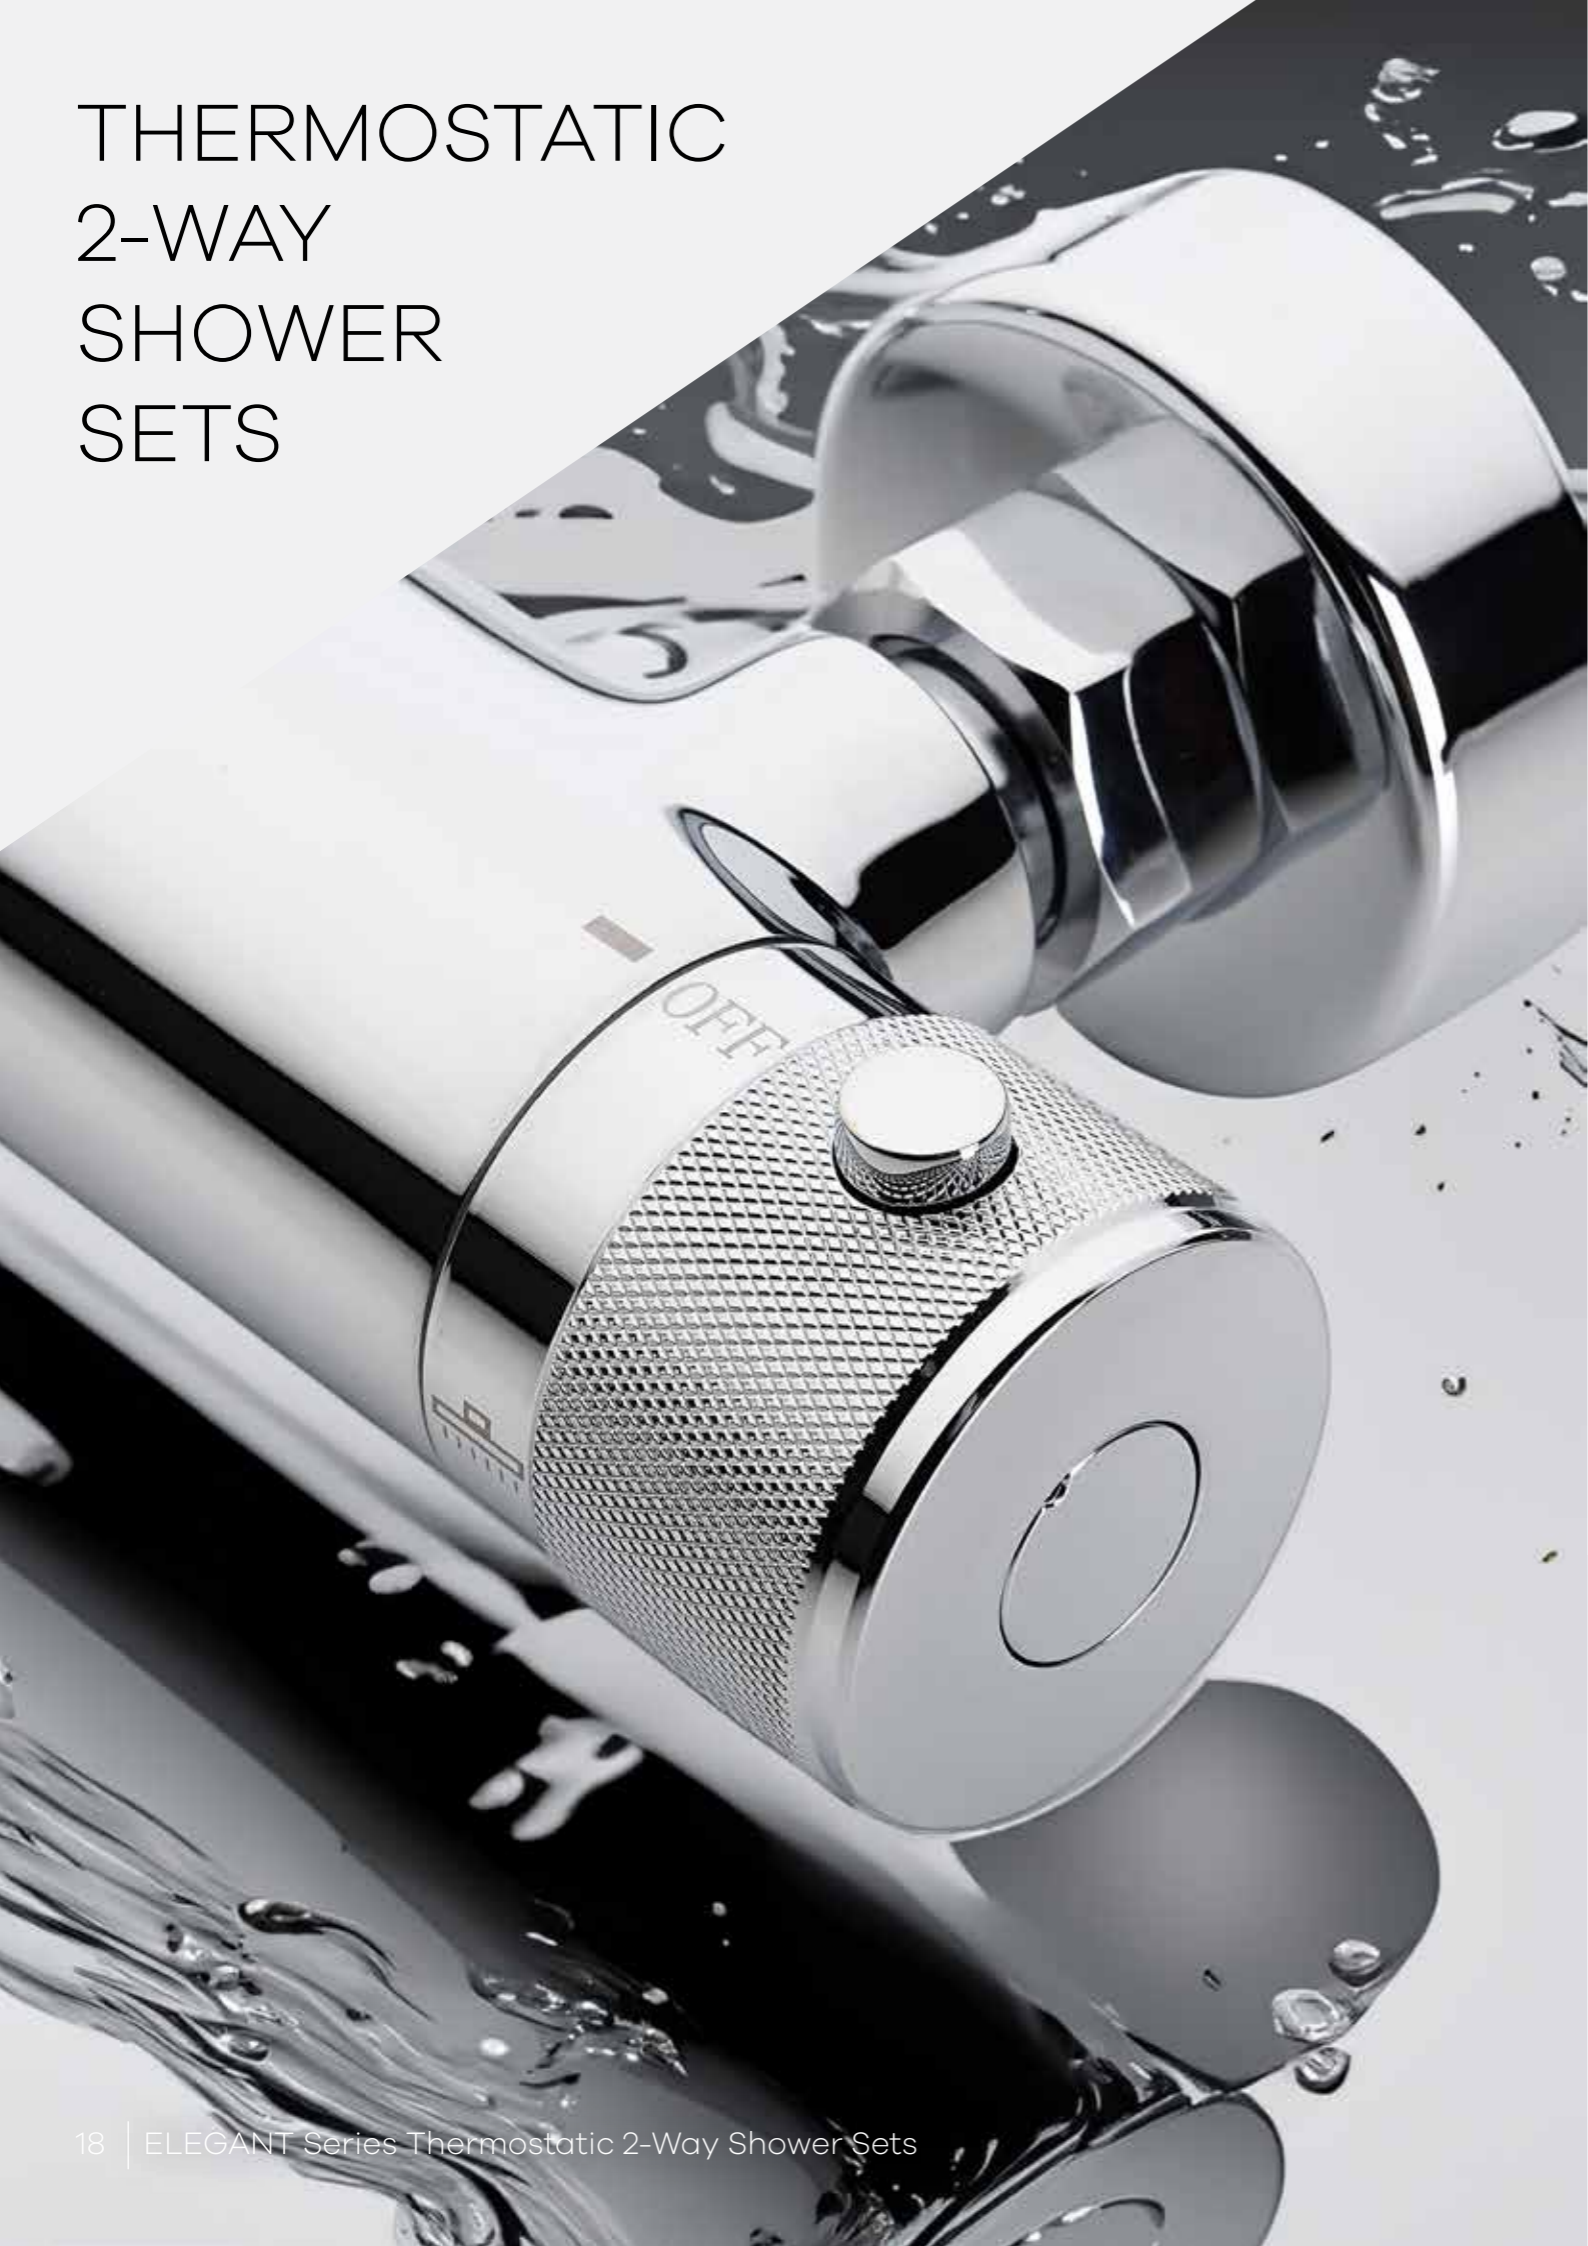

THERMOSTATIC
2-WAY
SHOWER
SETS

Code
10204010

FELINA - Matte Black

3+1 12,6 lt/min Ø 130 mm 22,5 lt/min Ø 250 mm