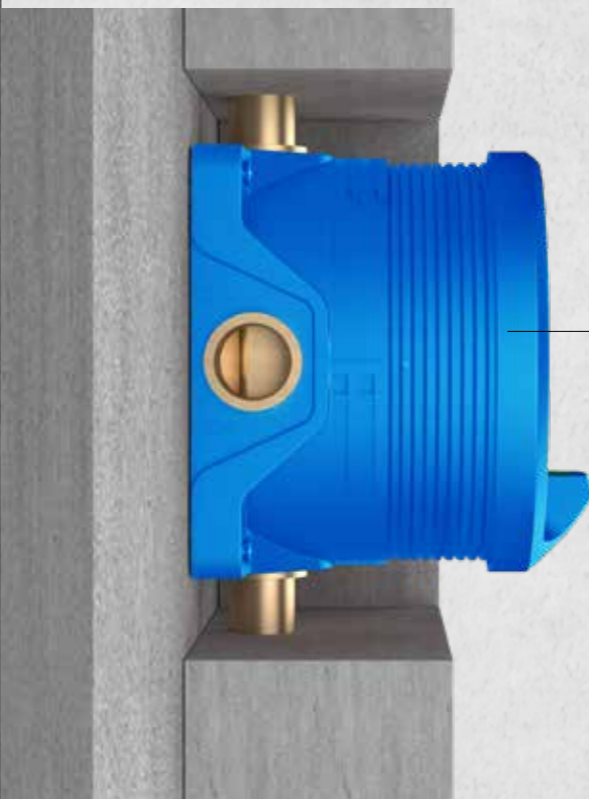

FIX-BOX

BUILT-IN SHOWER SYSTEM

CHECK VALVE
Integrated check valve prevents reverse flow and mixing of plumbing water. Easy maintenance and cleaning with its accessible design.

EASY INSTALLATION
Easy and fast installation on brick and plasterboard walls with specially designed body.