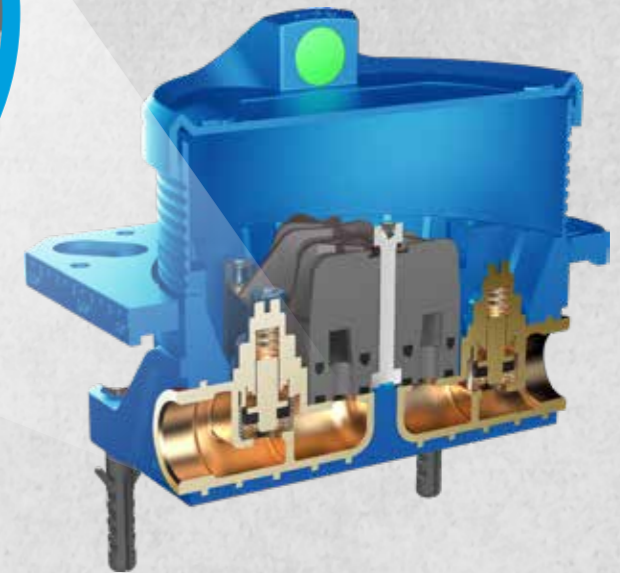

FIX-BOX

BUILT-IN SHOWER SYSTEM

CHECK VALVE
Integrated check valve prevents reverse flow and mixing of plumbing water. Easy maintenance and cleaning with its accessible design.

EASY INSTALLATION
Easy and fast installation on brick and plasterboard walls with specially designed body.