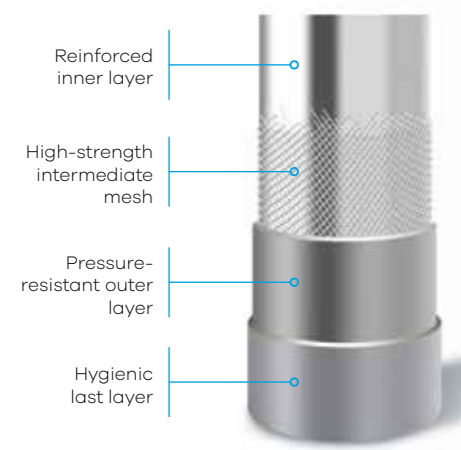

Anti-Twist

Thanks to the nut that can rotate 360 degrees, the hose does not fold and bend.

Filtered Gasket

The stainless steel filter gasket that comes out of the product extends the life of your shower system and prevents clogging.

Marking

All our products are permanently marked.

Braiding

Reinforced body with 0.18 mm AISI 304 stainless steel braid.

Brass Fitting

All fitting parts are made of brass material and 0.25 apm chrome plated.

**20 Bar
WORKING
PRESSURE**

4 Layer Body
Resistant to high pressures thanks to the reinforced 4-layer body.

Filtered Gasket
The stainless steel filter gasket that comes out of the product extends the life of your shower system and prevents clogging.