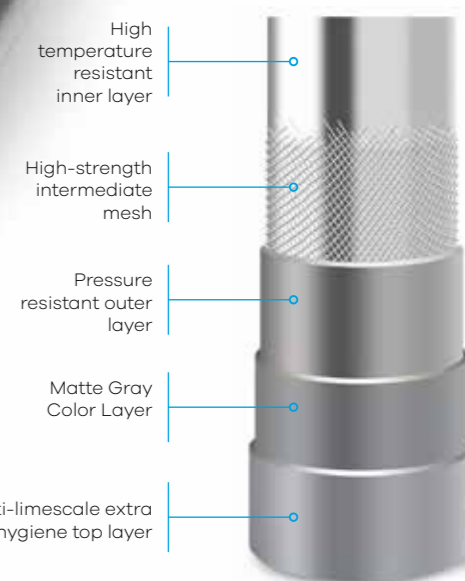

5 Layer Body

It is resistant to high temperatures and pressures thanks to its reinforced 5-layer body

Anti-Twist

Thanks to the nut that can rotate 360 degrees, the hose does not fold and bend.

Marking

All our products are permanently marked.

Filtered Gasket

The stainless steel filter gasket that comes out of the product extends the life of your shower system and prevents clogging.

MATTE GRAY (1/2-1/2)

10304001 - 150 cm

10304002 - 175 cm