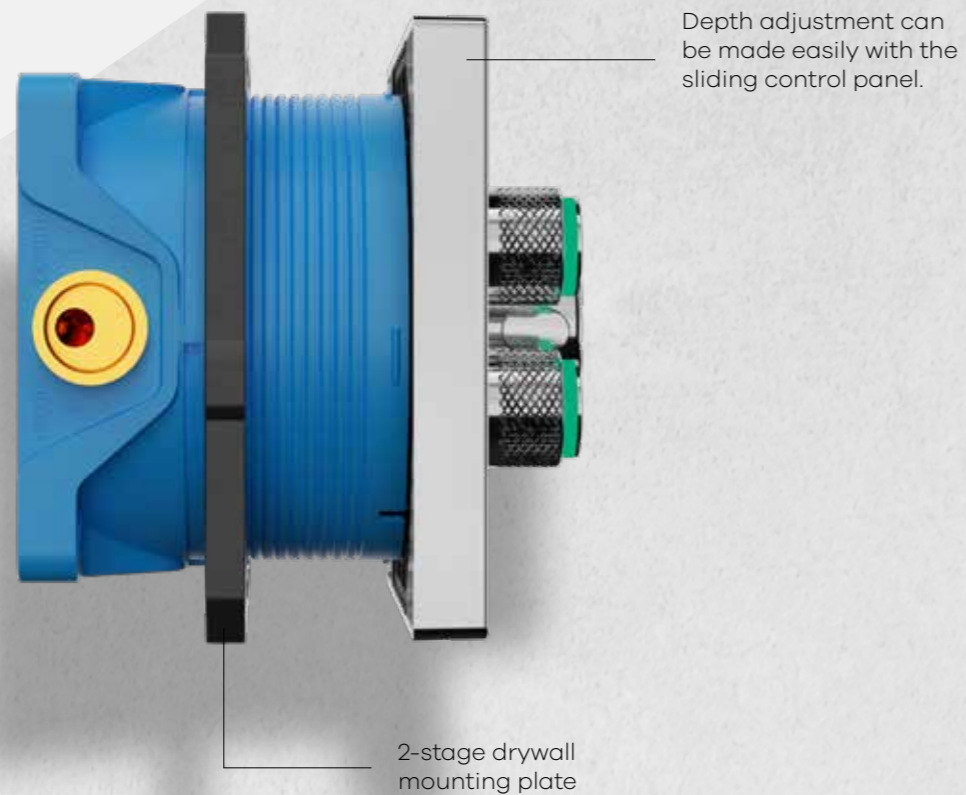

FIX-BOX

BUILT-IN SHOWER SYSTEM

CHECK VALVE
Integrated check valve prevents reverse flow and mixing of plumbing water. Easy maintenance and cleaning with its accessible design.

EASY INSTALLATION
Easy and fast installation on brick and plasterboard walls with specially designed body.

52-85 mm
Ultra thin thanks to the body
Up to 52mm depth installation advantage.

STRONG SEALING
The external sealing unit provides complete protection to your wall and installation.

SYMETRICALLY MOUNTABLE