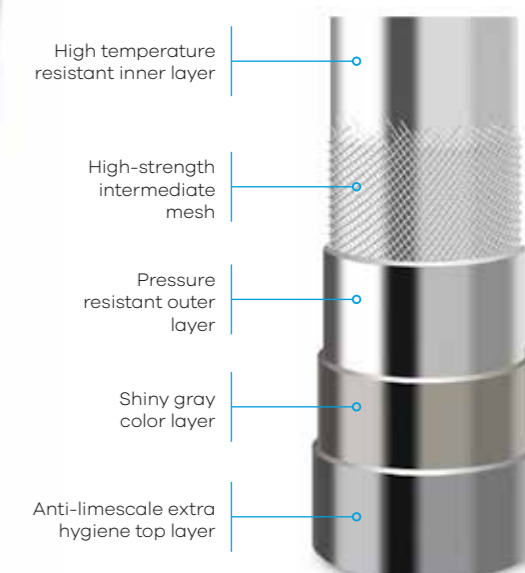

Code
10299007
MODEXA

1 14,2 lt/min
Ø 250 mm

Code
10299011
RUBINA

1 20,6 lt/min
220x220 mm

Code
10299018
BODENA

1 13,8 lt/min
Ø 110 mm

SHOWER HOSES EUROLUX

**METALLIZED
GRAY**

Anti-Twist

Thanks to the nut that can rotate 360 degrees, the hose does not fold and bend.

Marking

All our products are permanently marked.

Filtered Gasket

The stainless steel filter gasket that comes out of the product extends the life of your shower system and prevents clogging.