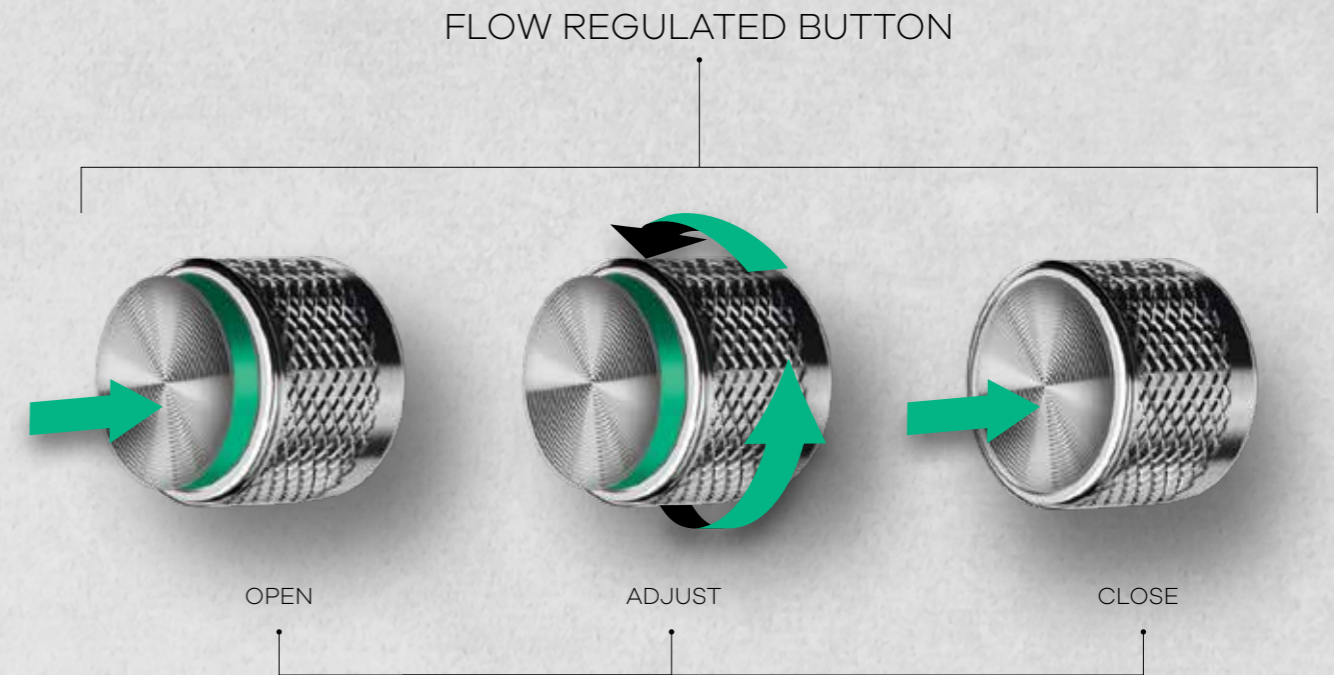

FIX-BOX

BUILT-IN SHOWER SYSTEM

CHECK VALVE
Integrated check valve prevents reverse flow and mixing of plumbing water. Easy maintenance and cleaning with its accessible design.

EASY INSTALLATION
Easy and fast installation on brick and plasterboard walls with specially designed body.

52-85 mm
Ultra thin thanks to the body
Up to 52mm depth installation advantage.

STRONG SEALING
The external sealing unit provides complete protection to your wall and installation.

SYMETRICALLY MOUNTABLE

WATER TEST DEVICE

During manufacturing, the water leakage of the installation can be checked with an independent test device.

PROTECTIVE COVER

To prevent construction dust from entering the body during assembly preventing independent protective cover