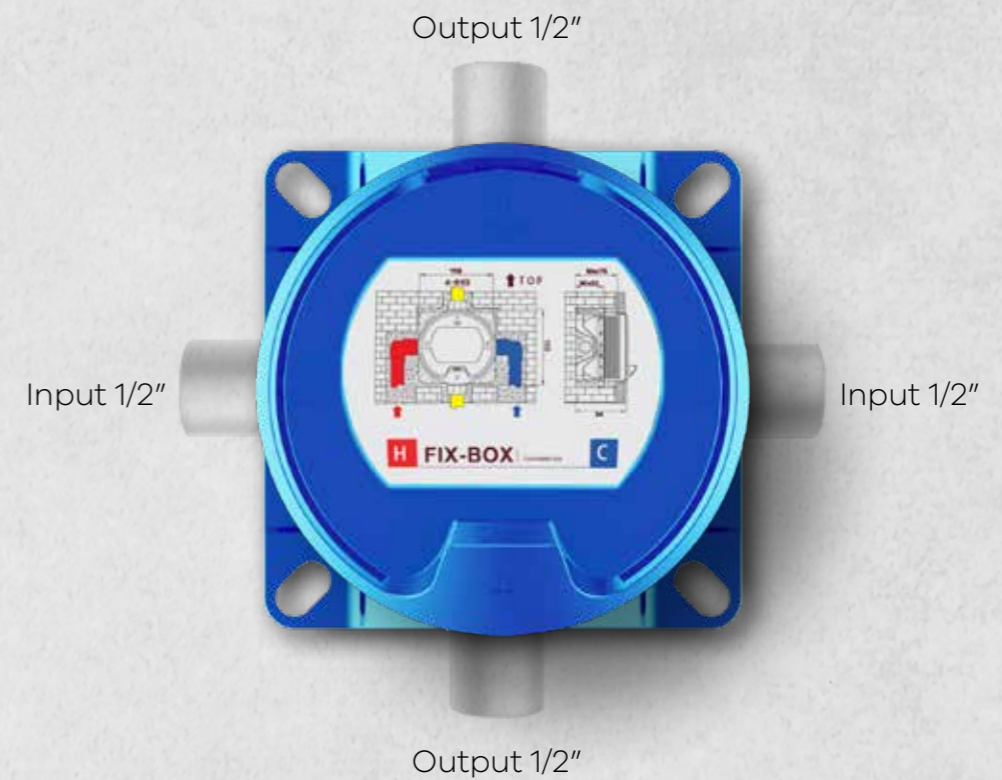

CODE	PRODUCT
10208001	FIX-BOX BUILT-IN 2-WAY BOX
10208002	FIX-BOX BUILT-IN 3-WAY BOX
10208003	FIX-BOX THERMOSTATIC 2-WAY PANEL - CHROME
10208004	FIX-BOX THERMOSTATIC 2-WAY PANEL - MATTE BLACK
10208005	FIX-BOX 2-WAY BUTTON PANEL - CHROME
10208006	FIX-BOX 2-WAY BUTTON PANEL - MATT BLACK