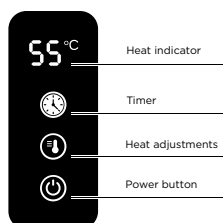

NEW K6501 QuickDry

Electric Clothes Dryer Rack

- Foldable
- Touch control panel
- Digital temperature display
- 20 aluminum heating tubes
- 12-meter heating coverage
- 1.4-meter cable length
- Dimensions (open): 147 x 54 x 94 cm
- Dimensions (folded): 113 x 54 x 5.4 cm
- 230W