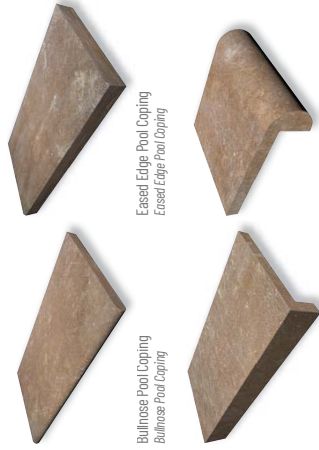

Pool Copings Pool Copings

Block Block

Re-Model Pool Coping
Re-Model Pool Coping

Drop Face Pool Coping
Drop Face Pool Coping

Eased Edge Pool Coping
Eased Edge Pool Coping

Bullnose Pool Coping
Bullnose Pool Coping