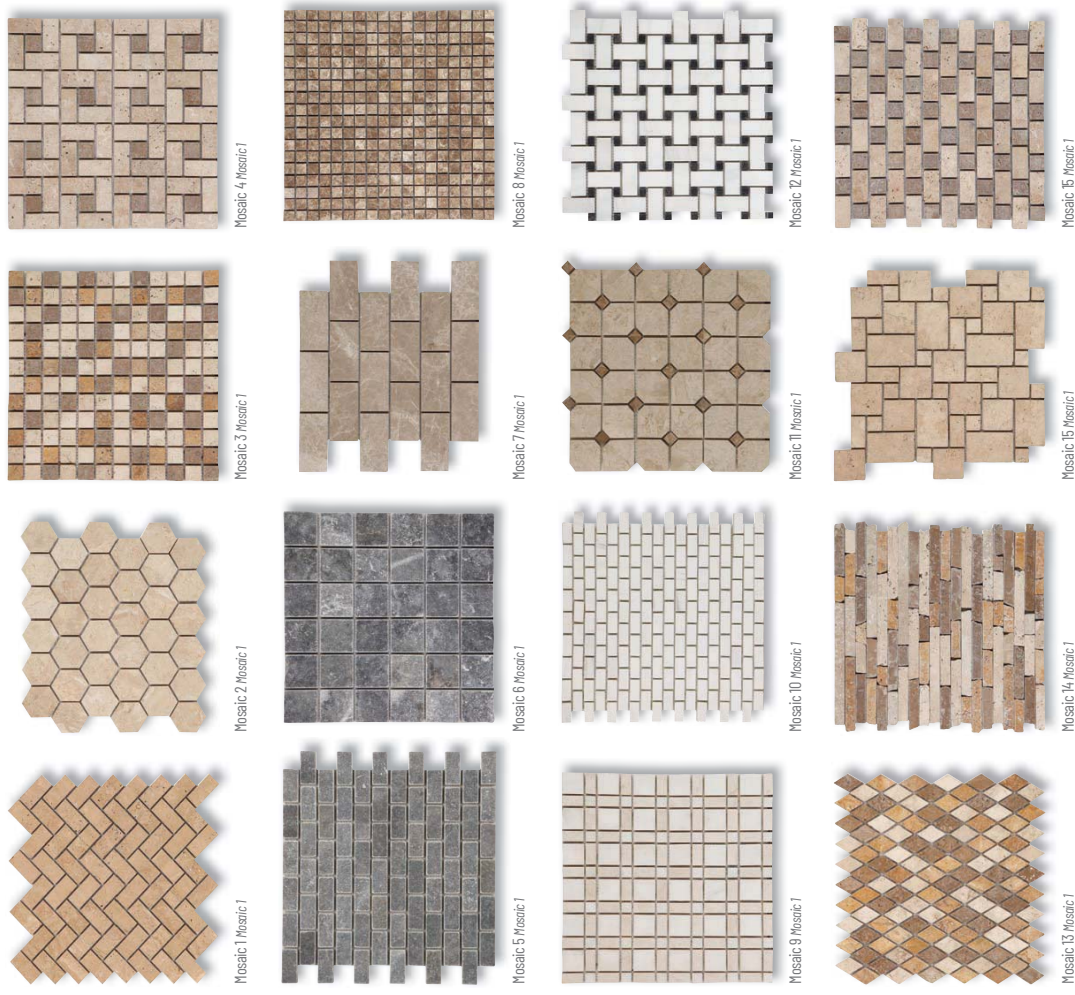

DECORATIVE MOSAICS

Decorative Mosaics

PLEASE VISIT US AT: CEMARMARBLE.COM